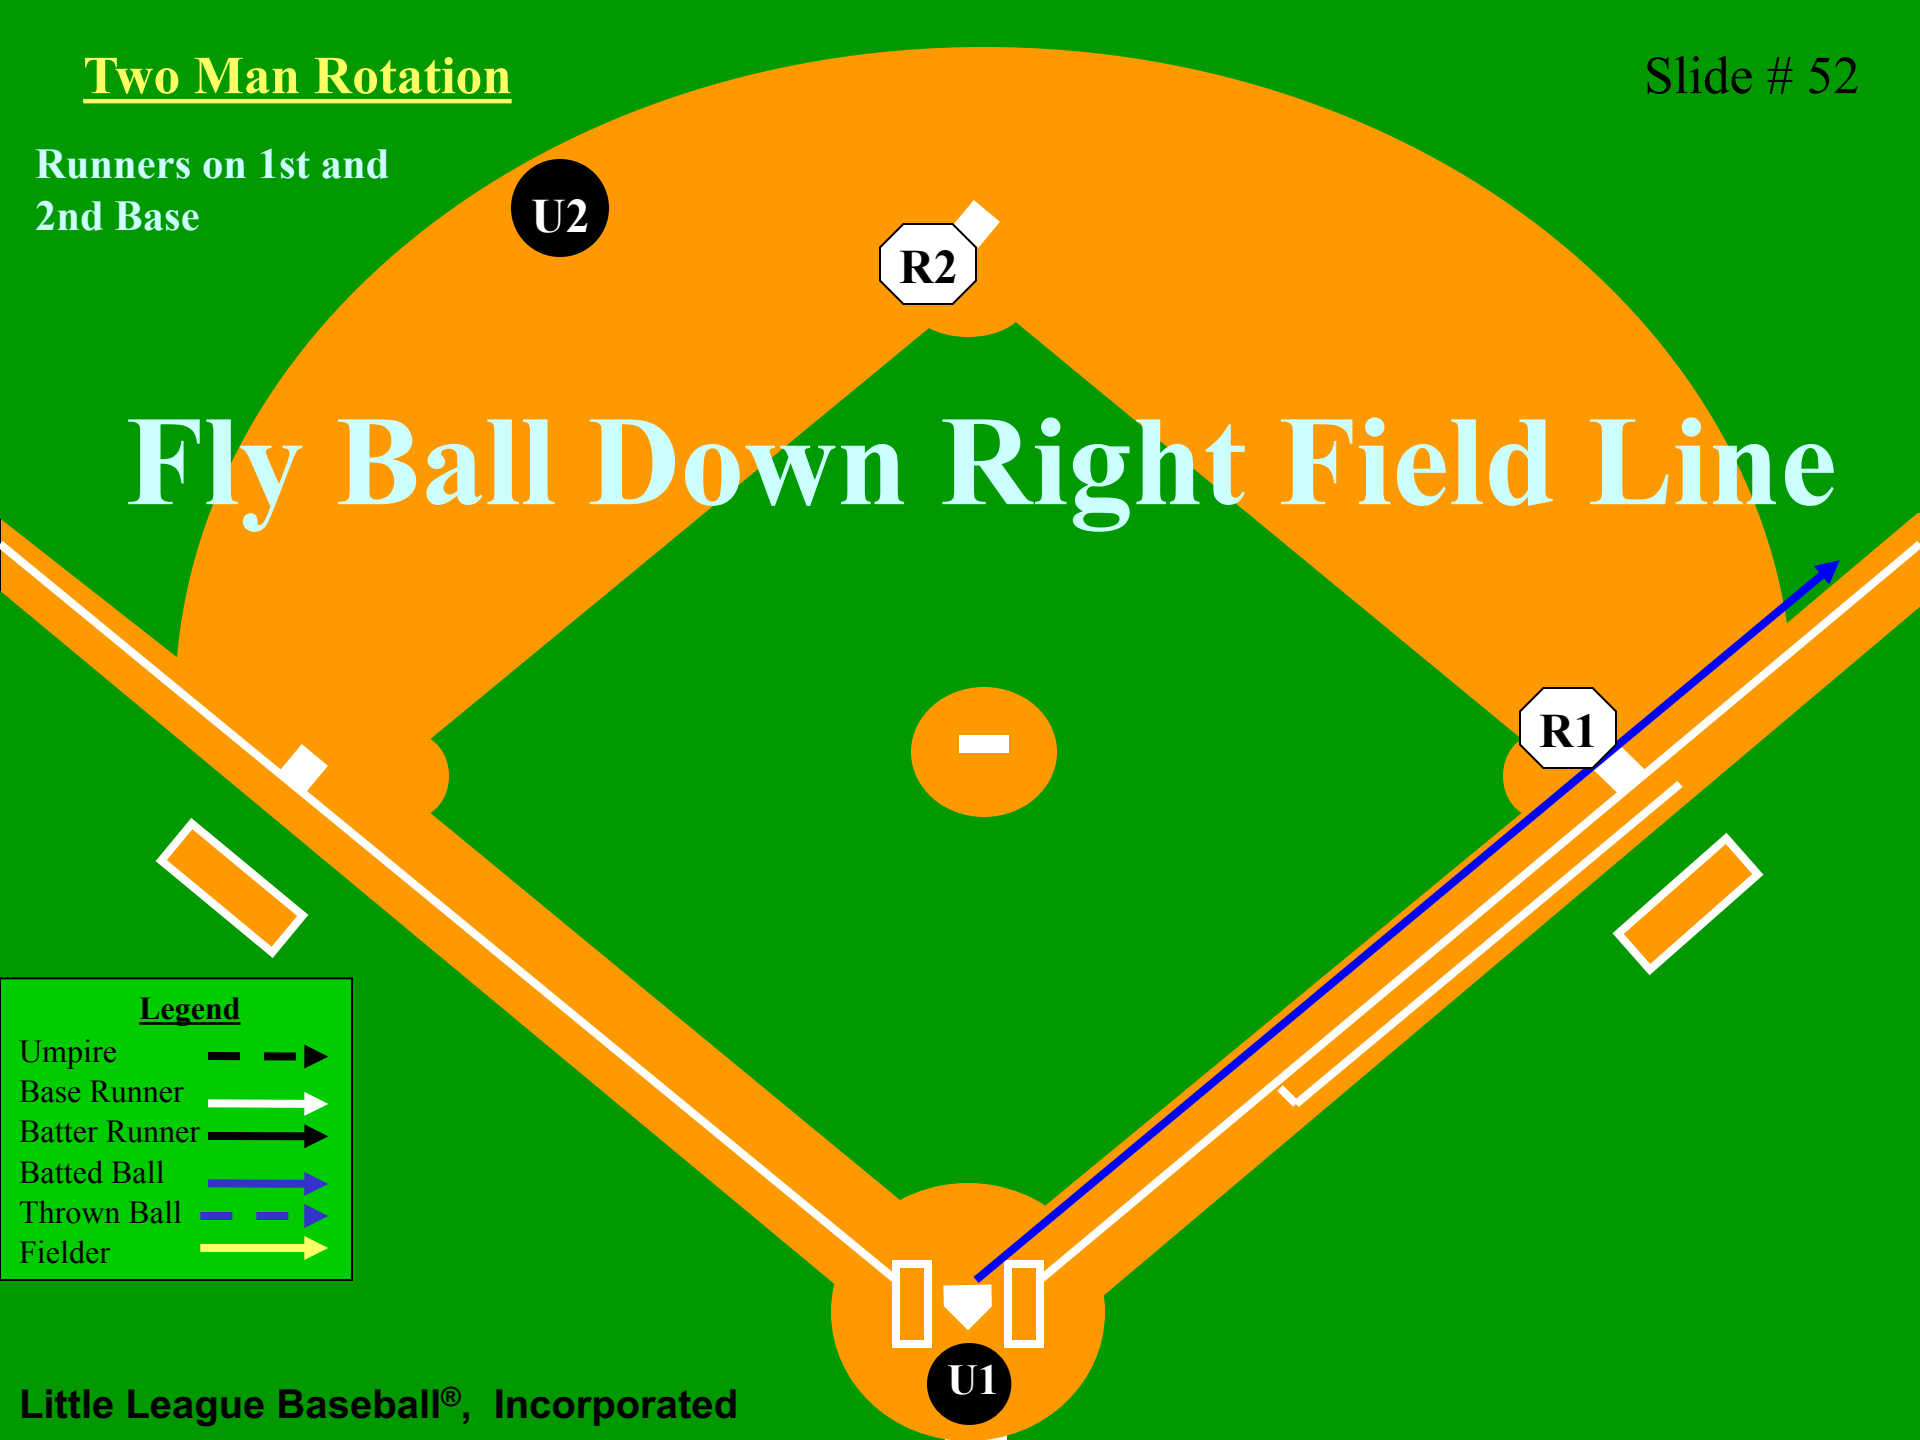

Two Man Rotation

Runners on 1st and 2nd Base

Fly Ball Down Right Field Line

Legend

- Umpire   - - - - ->
- Base Runner   - - - - ->
- Batter Runner   - - - - ->
- Batted Ball   - - - - ->
- Thrown Ball   - - - - ->
- Fielder   - - - - ->