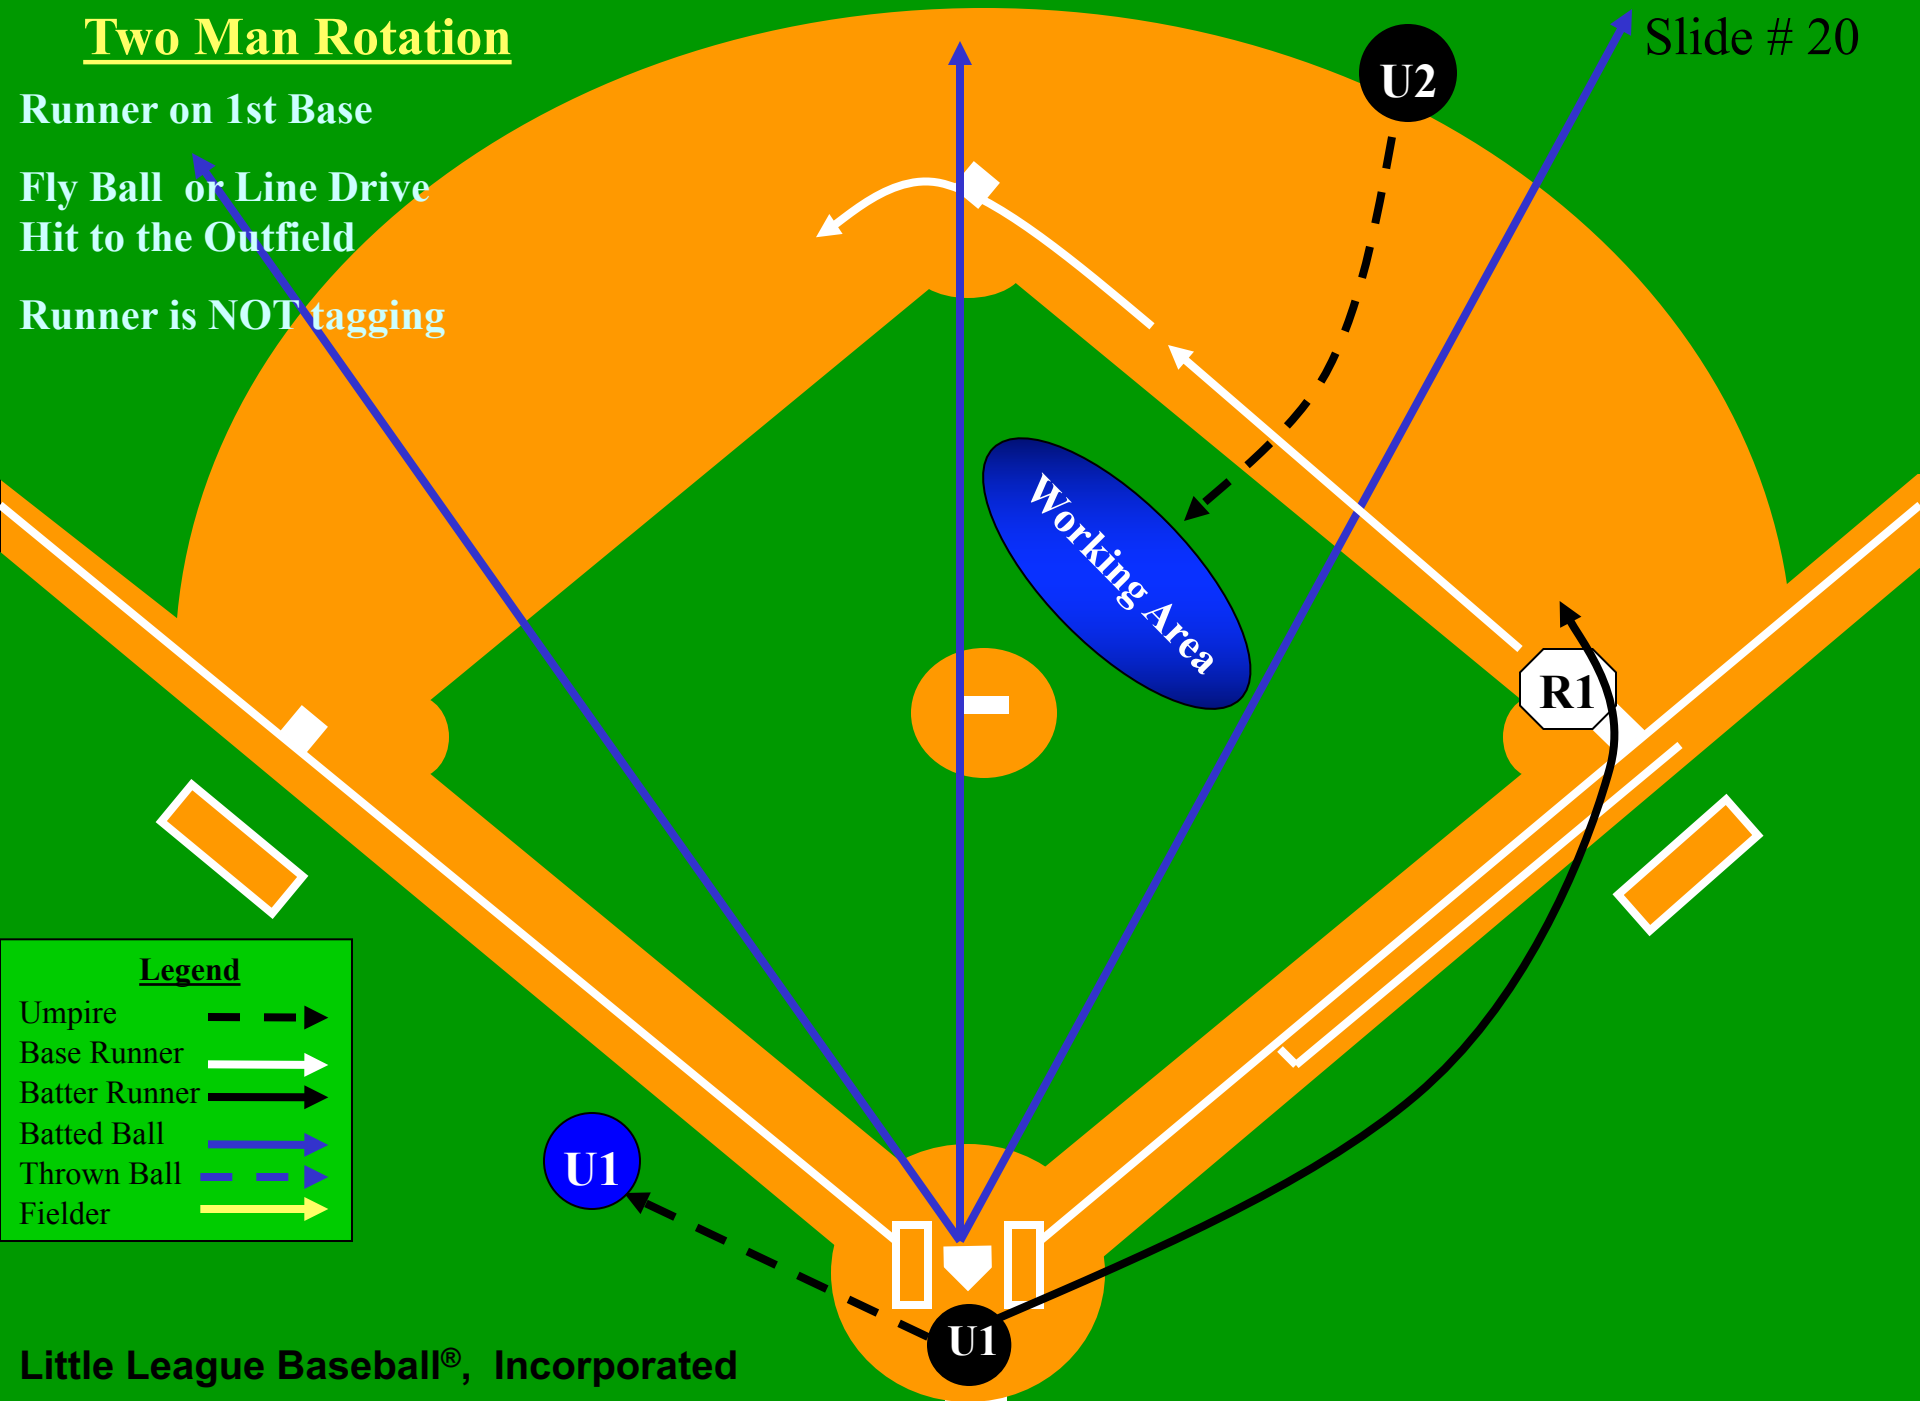

Two Man Rotation

Runner on 1st Base
Fly Ball or Line Drive
Hit to the Outfield
Runner is NOT tagging

Slide # 20

Working Area

U2

R1

U1

U1

Legend	
Umpire	--->
Base Runner	—>
Batter Runner	—>
Batted Ball	—>
Thrown Ball	—>
Fielder	—>