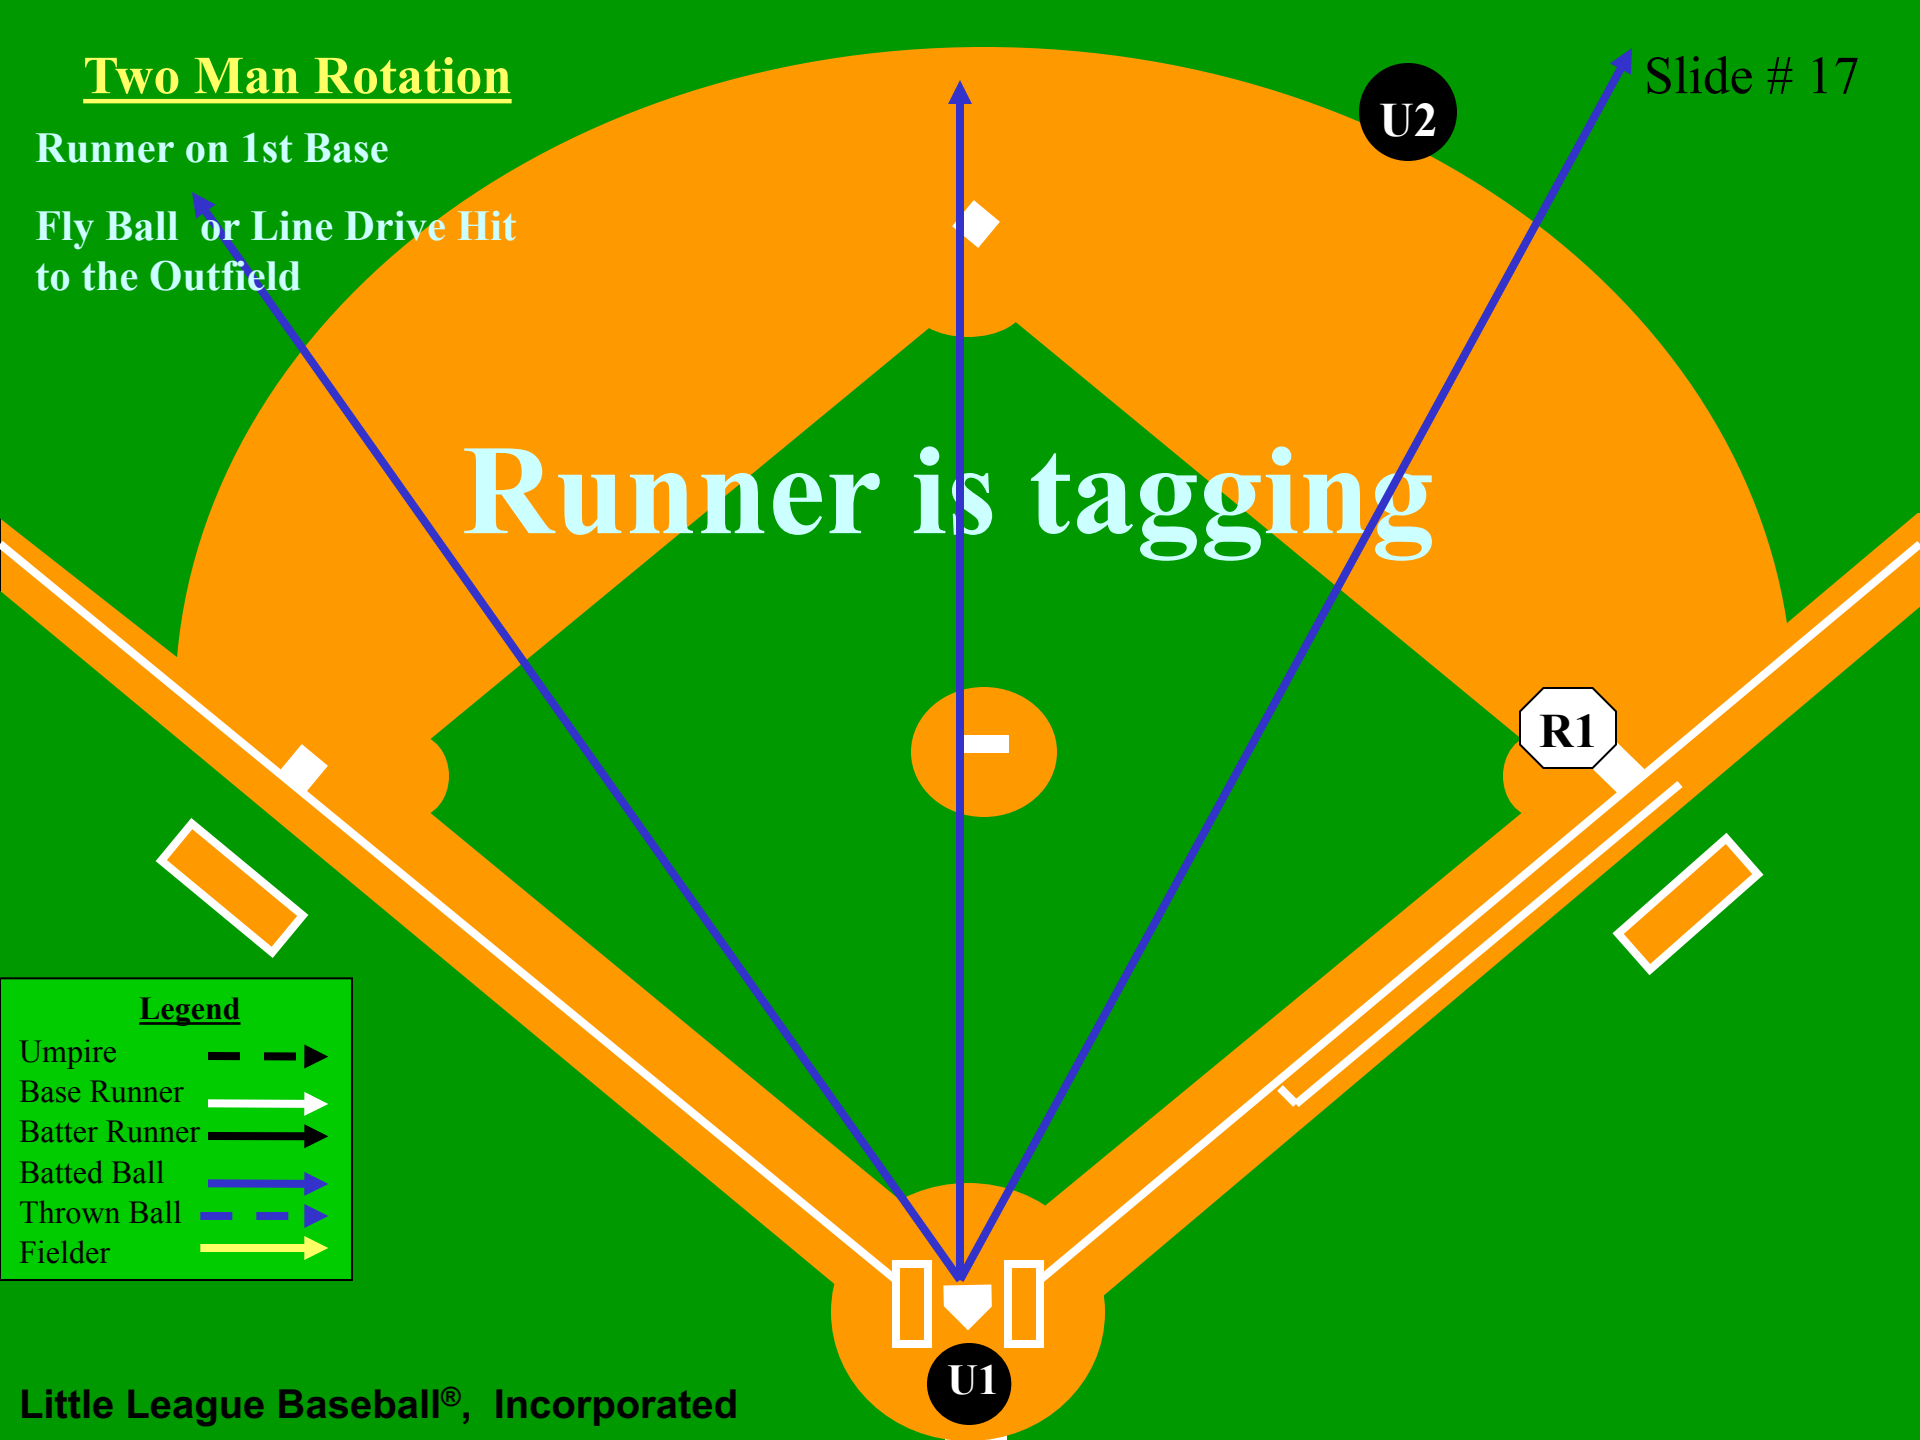

# Two Man Rotation

Runner on 1st Base

Fly Ball or Line Drive Hit to the Outfield

Runner is tagging

Slide # 18