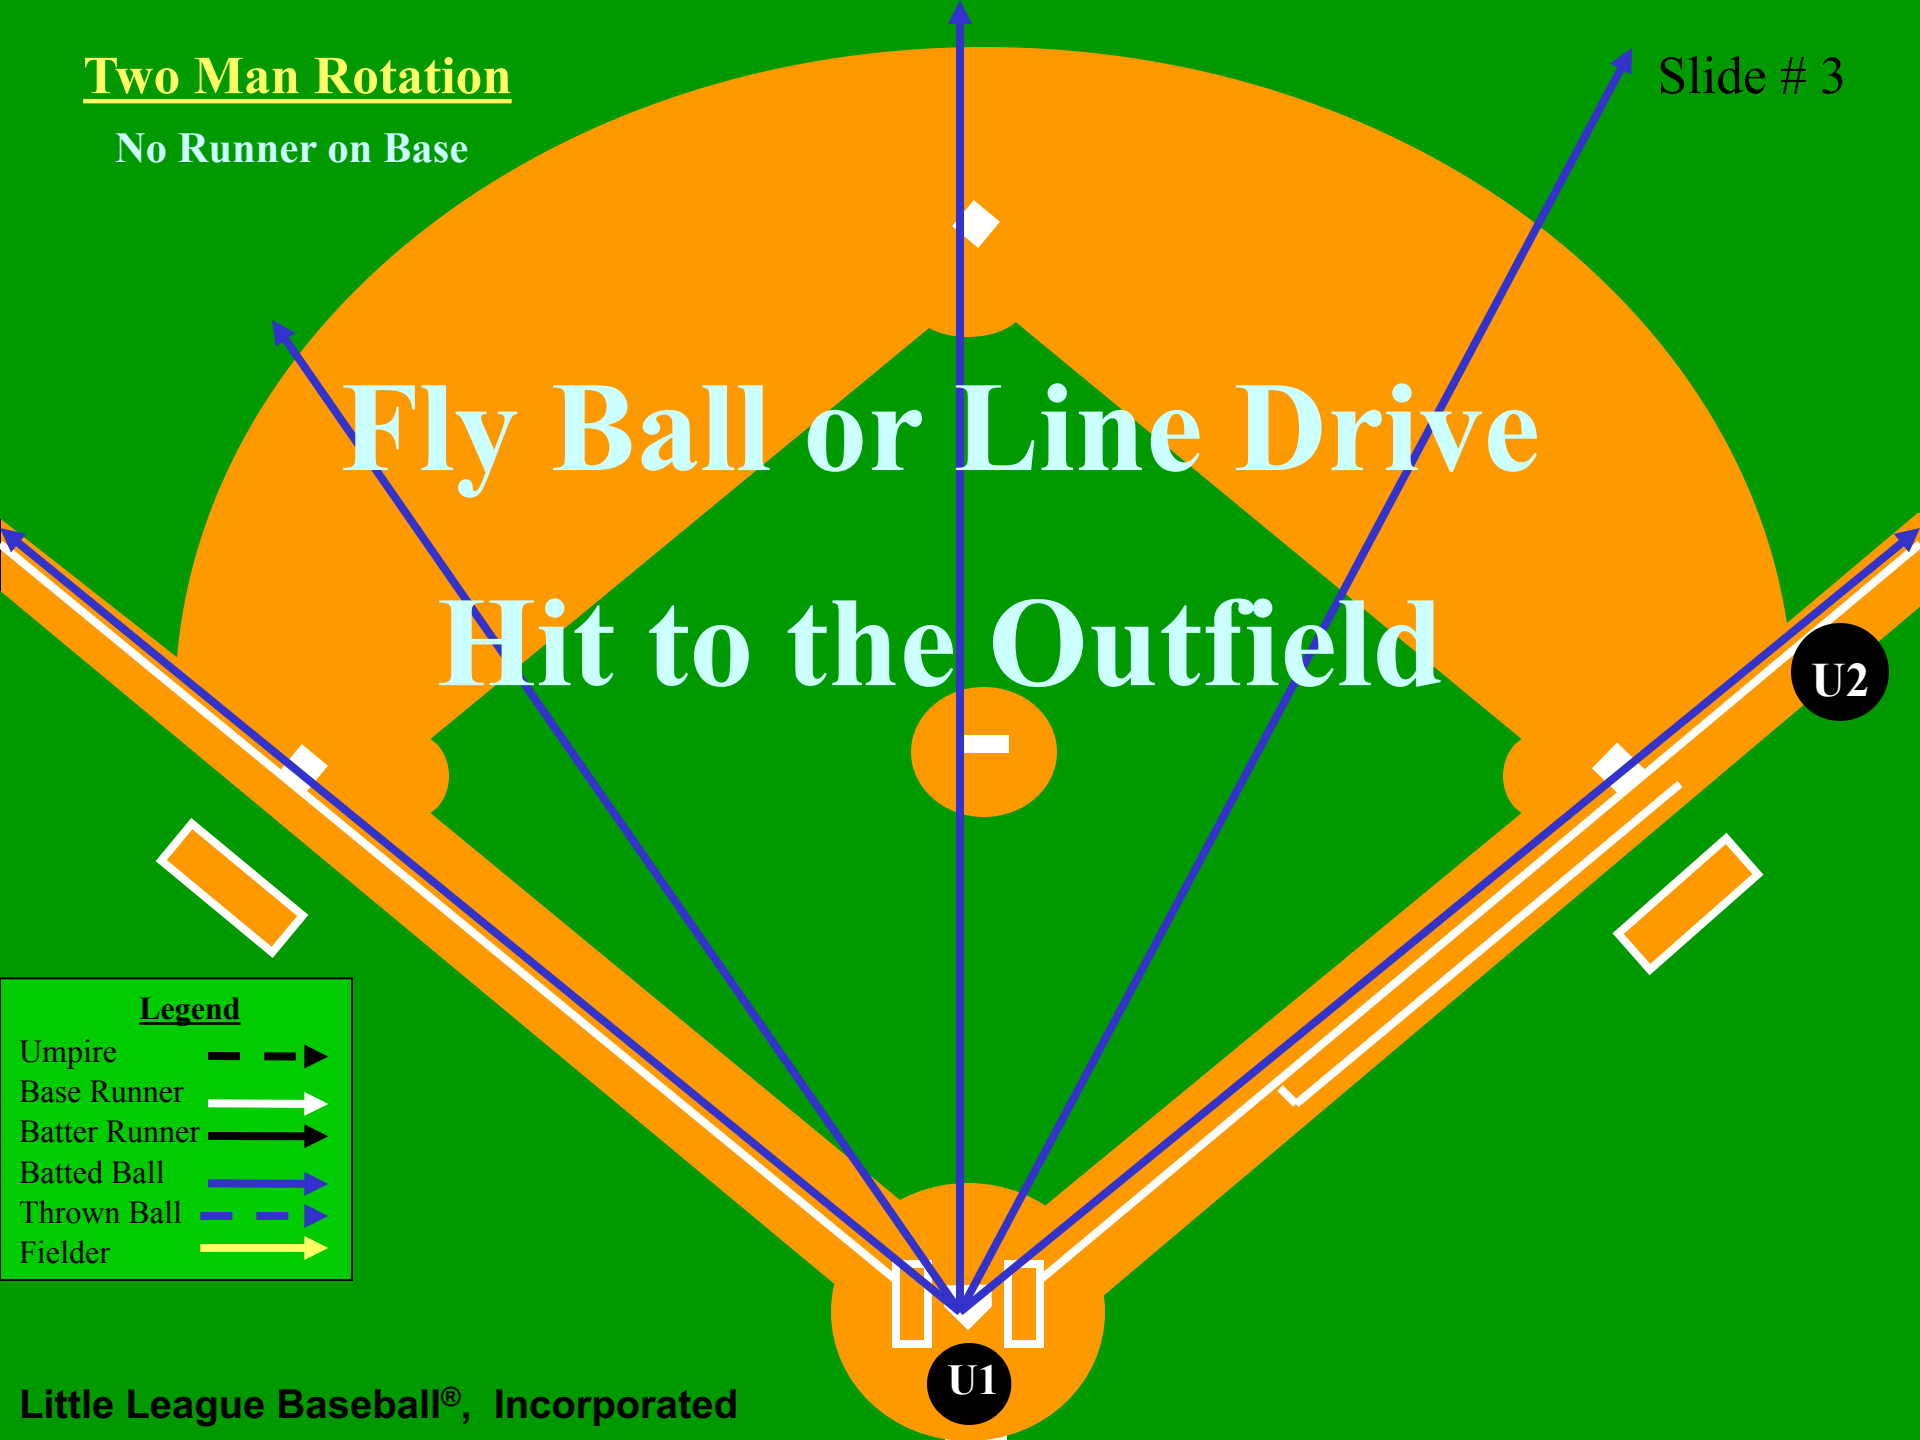

Two Man Rotation

No Runner on Base

Fly Ball or Line Drive Hit to the Outfield

Slide # 3

U2

U1

Legend

- Umpire
- Base Runner
- Batter Runner
- Batted Ball
- Thrown Ball
- Fielder