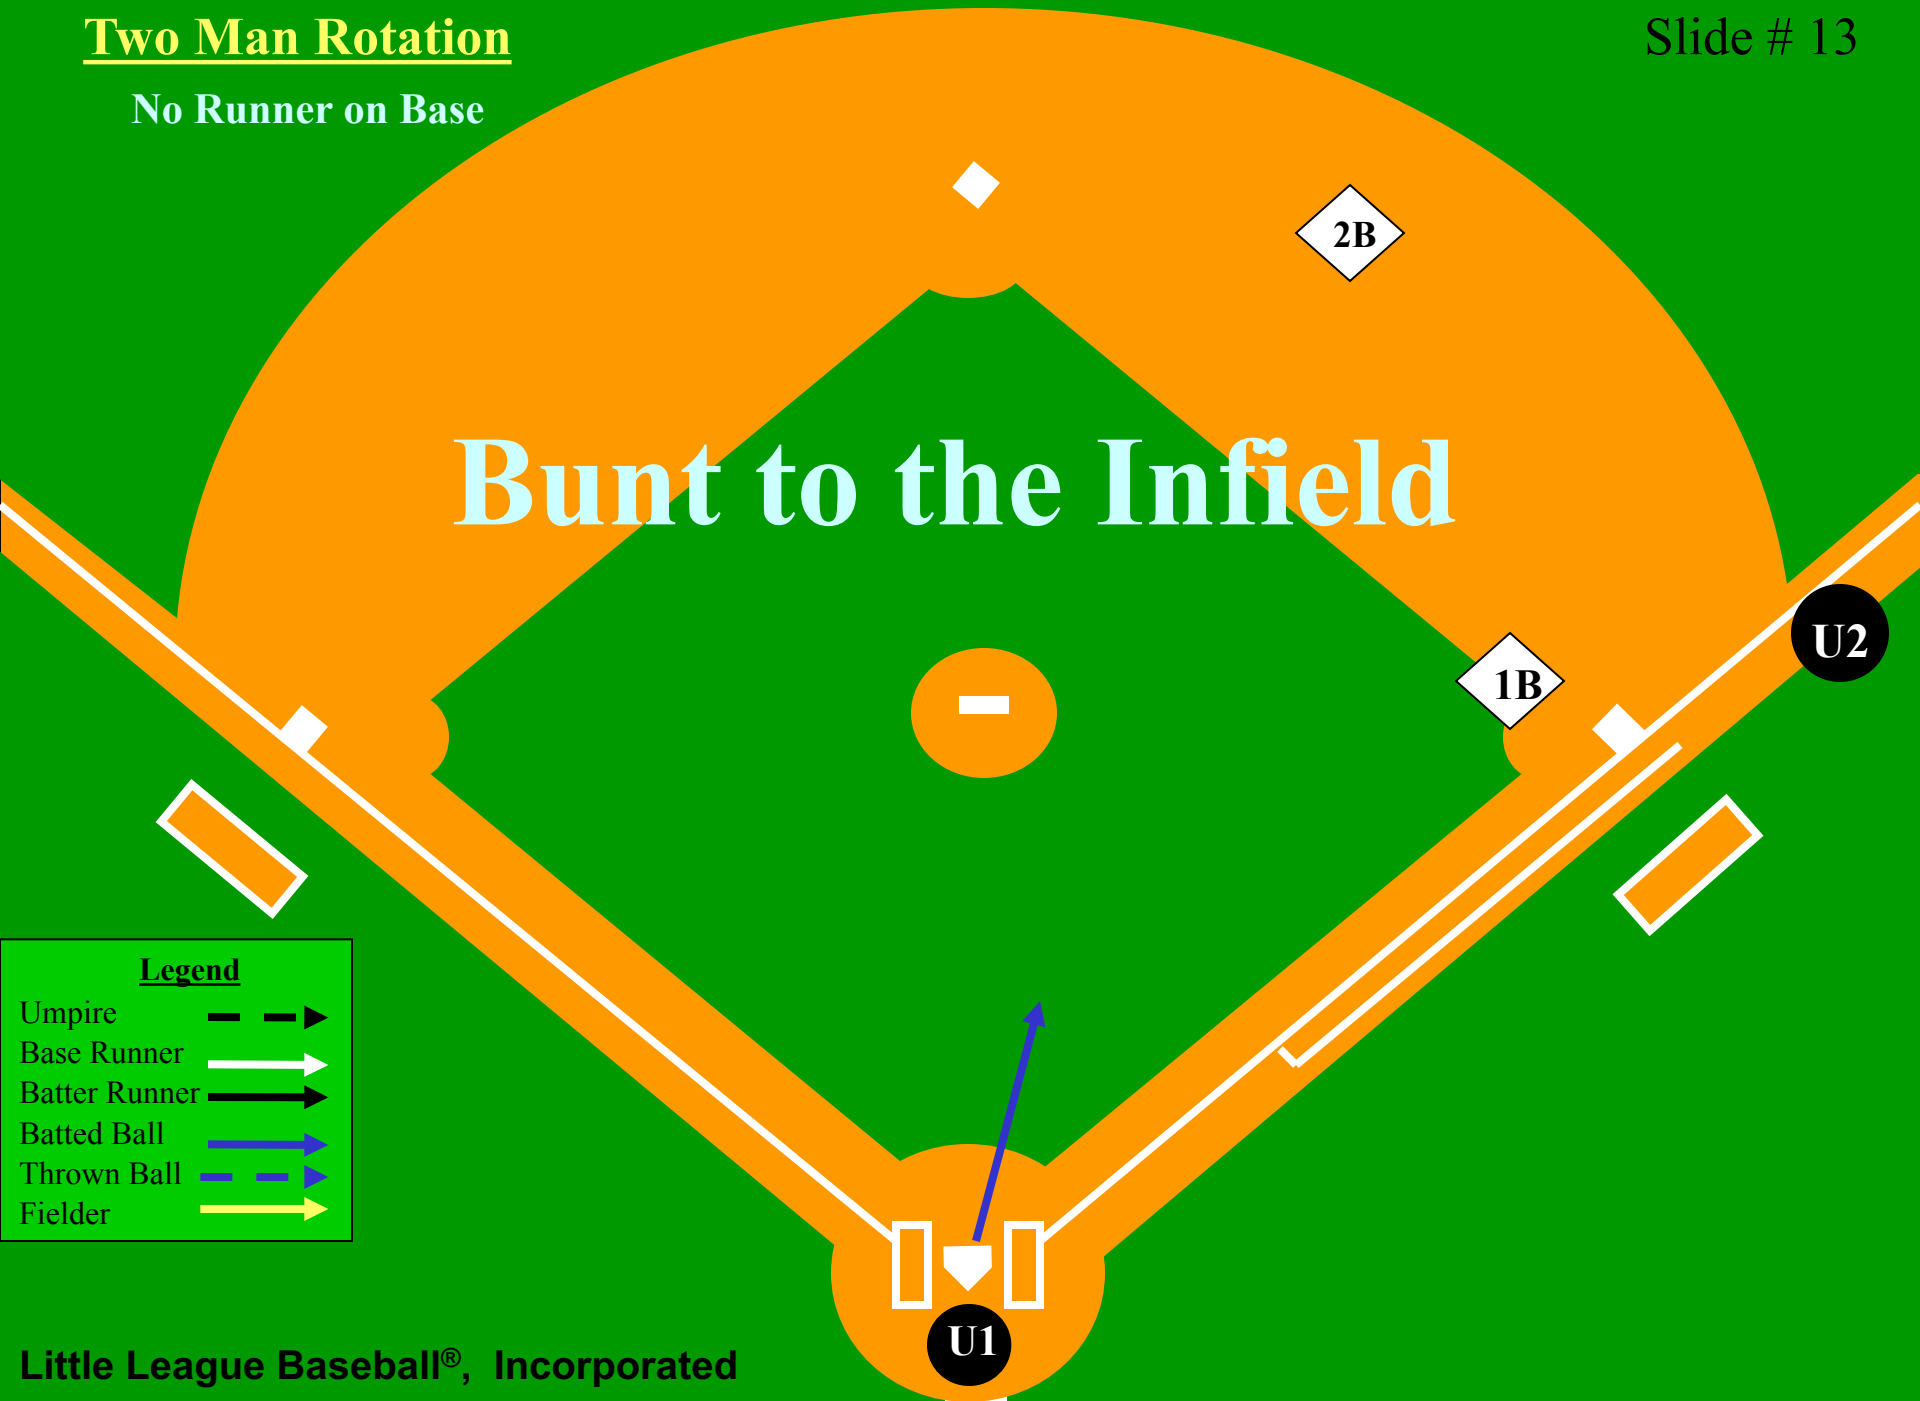

Two Man Rotation

No Runner on Base

Bunt to the Infield

Legend

- Umpire
- Base Runner
- Batter Runner
- Batted Ball
- Thrown Ball
- Fielder