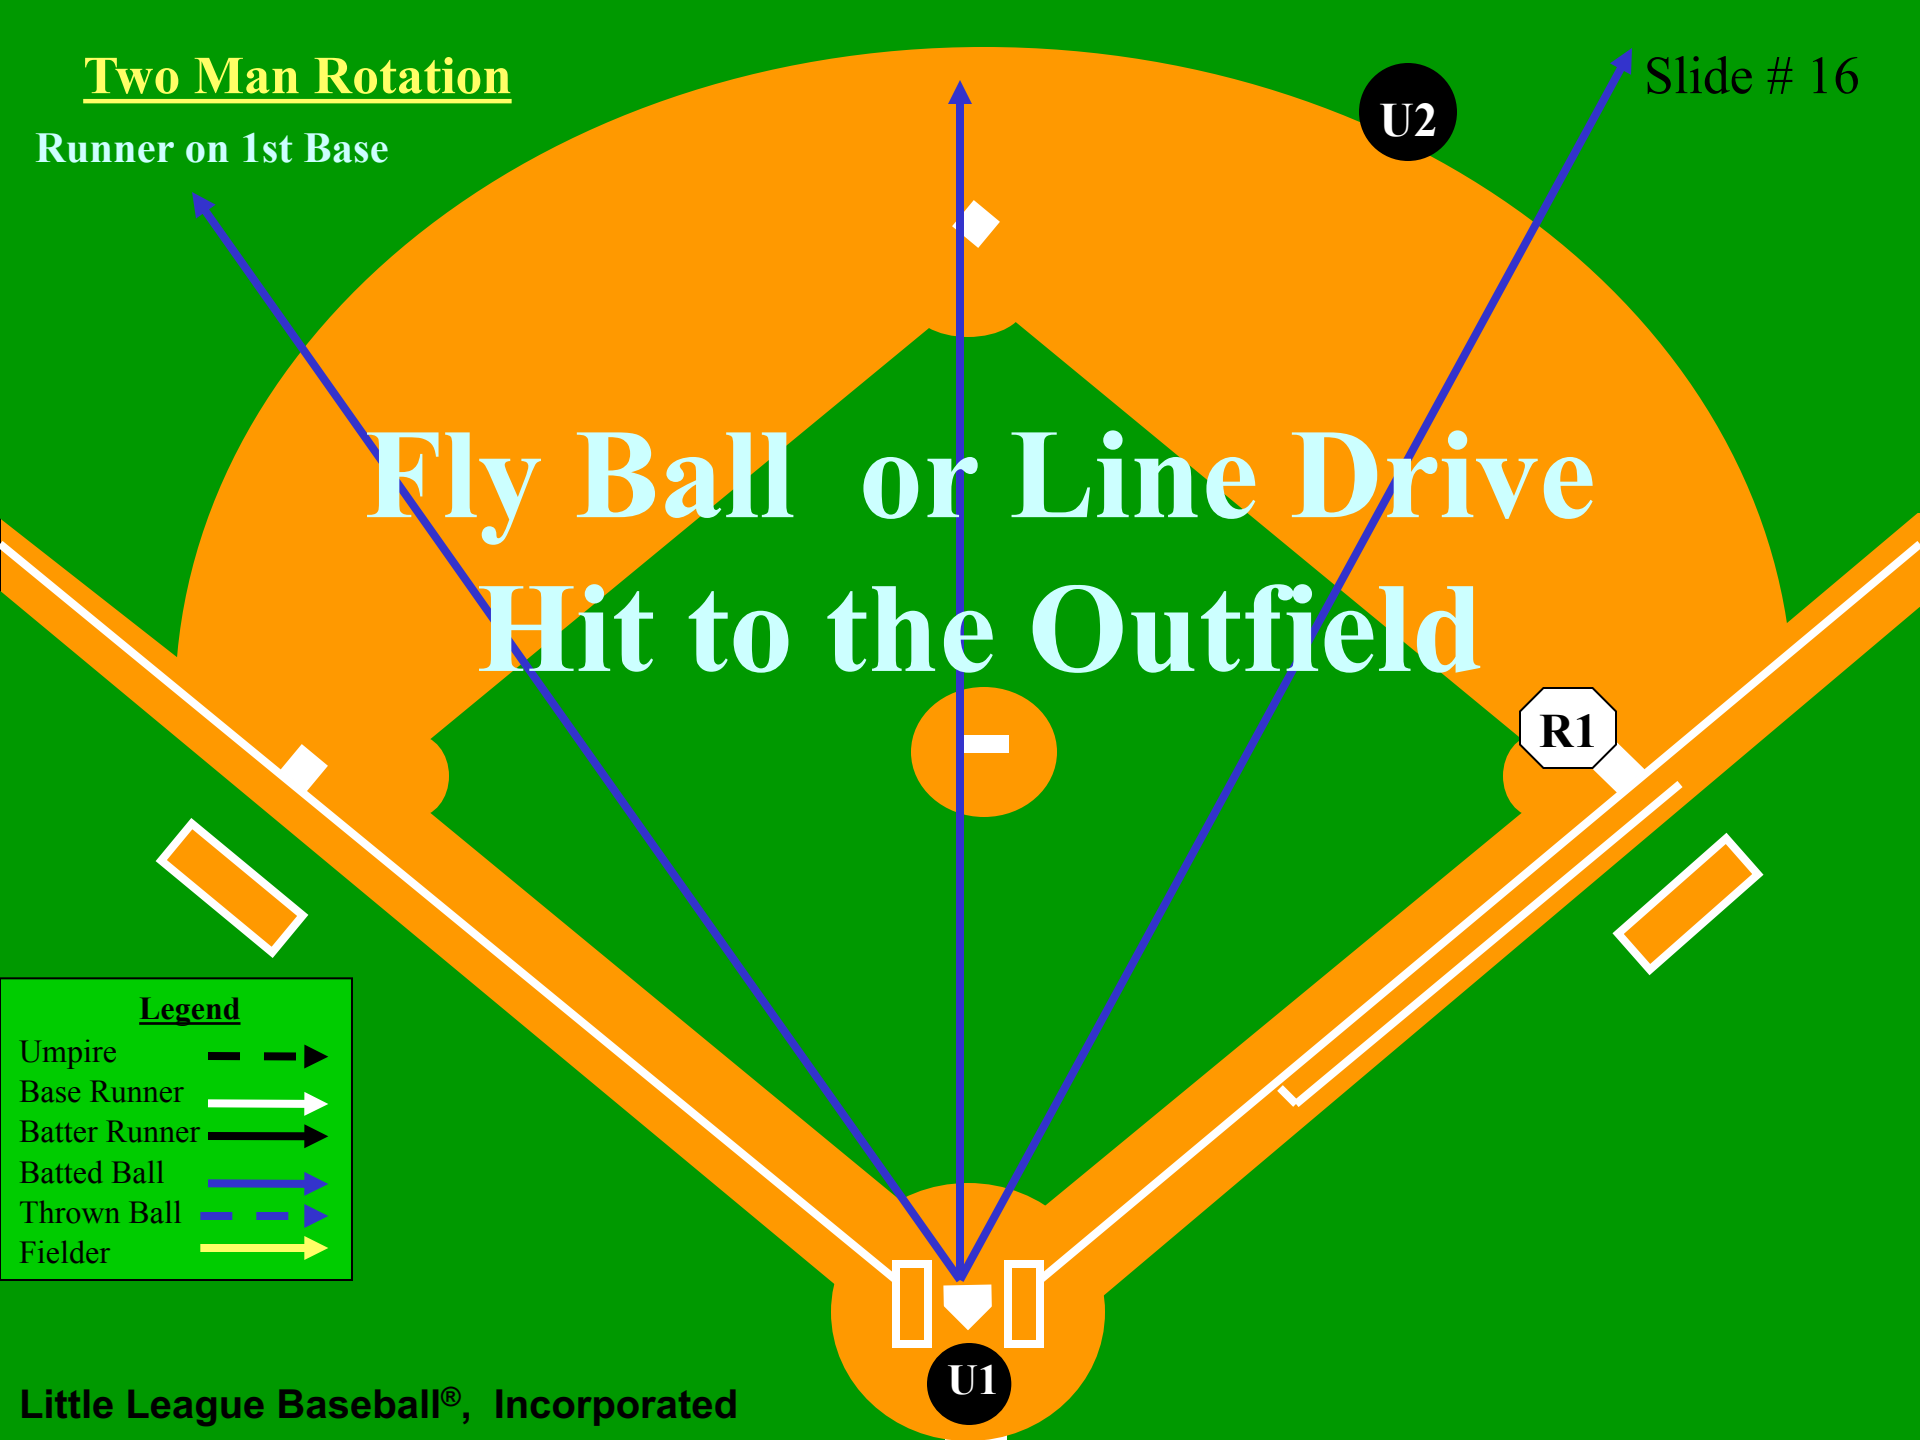

# Two Man Rotation

Runner on 1st Base  
Fly Ball or Line Drive Hit  
to the Outfield