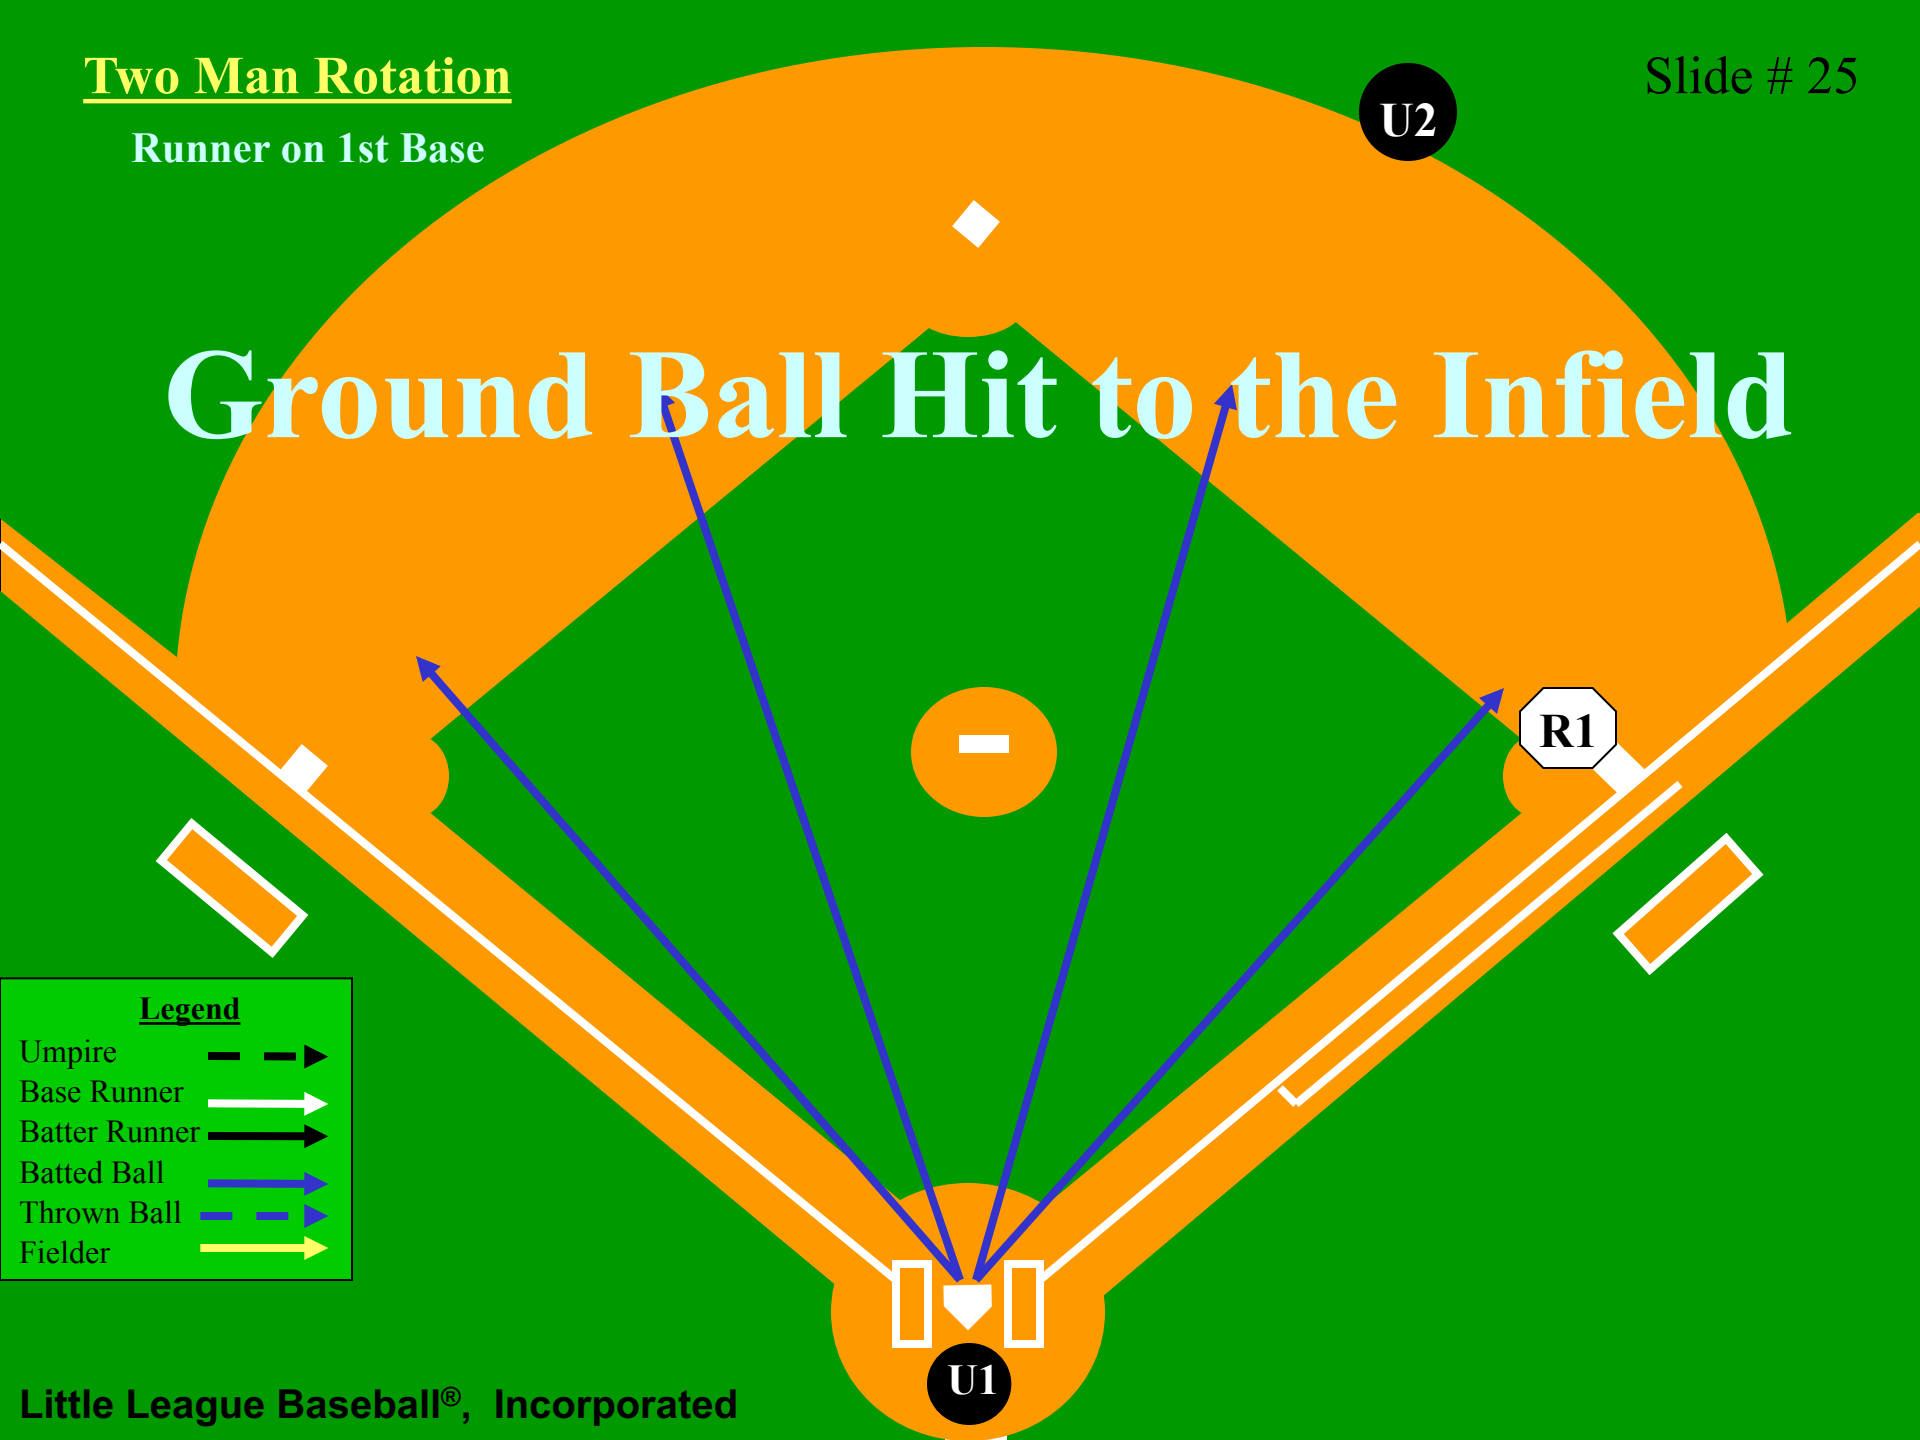

Two Man Rotation

Runner on 1st Base

Slide # 25

U2

Ground Ball Hit to the Infield

R1

U1

Legend

- Umpire   - - - - ->
- Base Runner   - - - - ->
- Batter Runner   - - - - ->
- Batted Ball   - - - - ->
- Thrown Ball   - - - - ->
- Fielder   - - - - ->