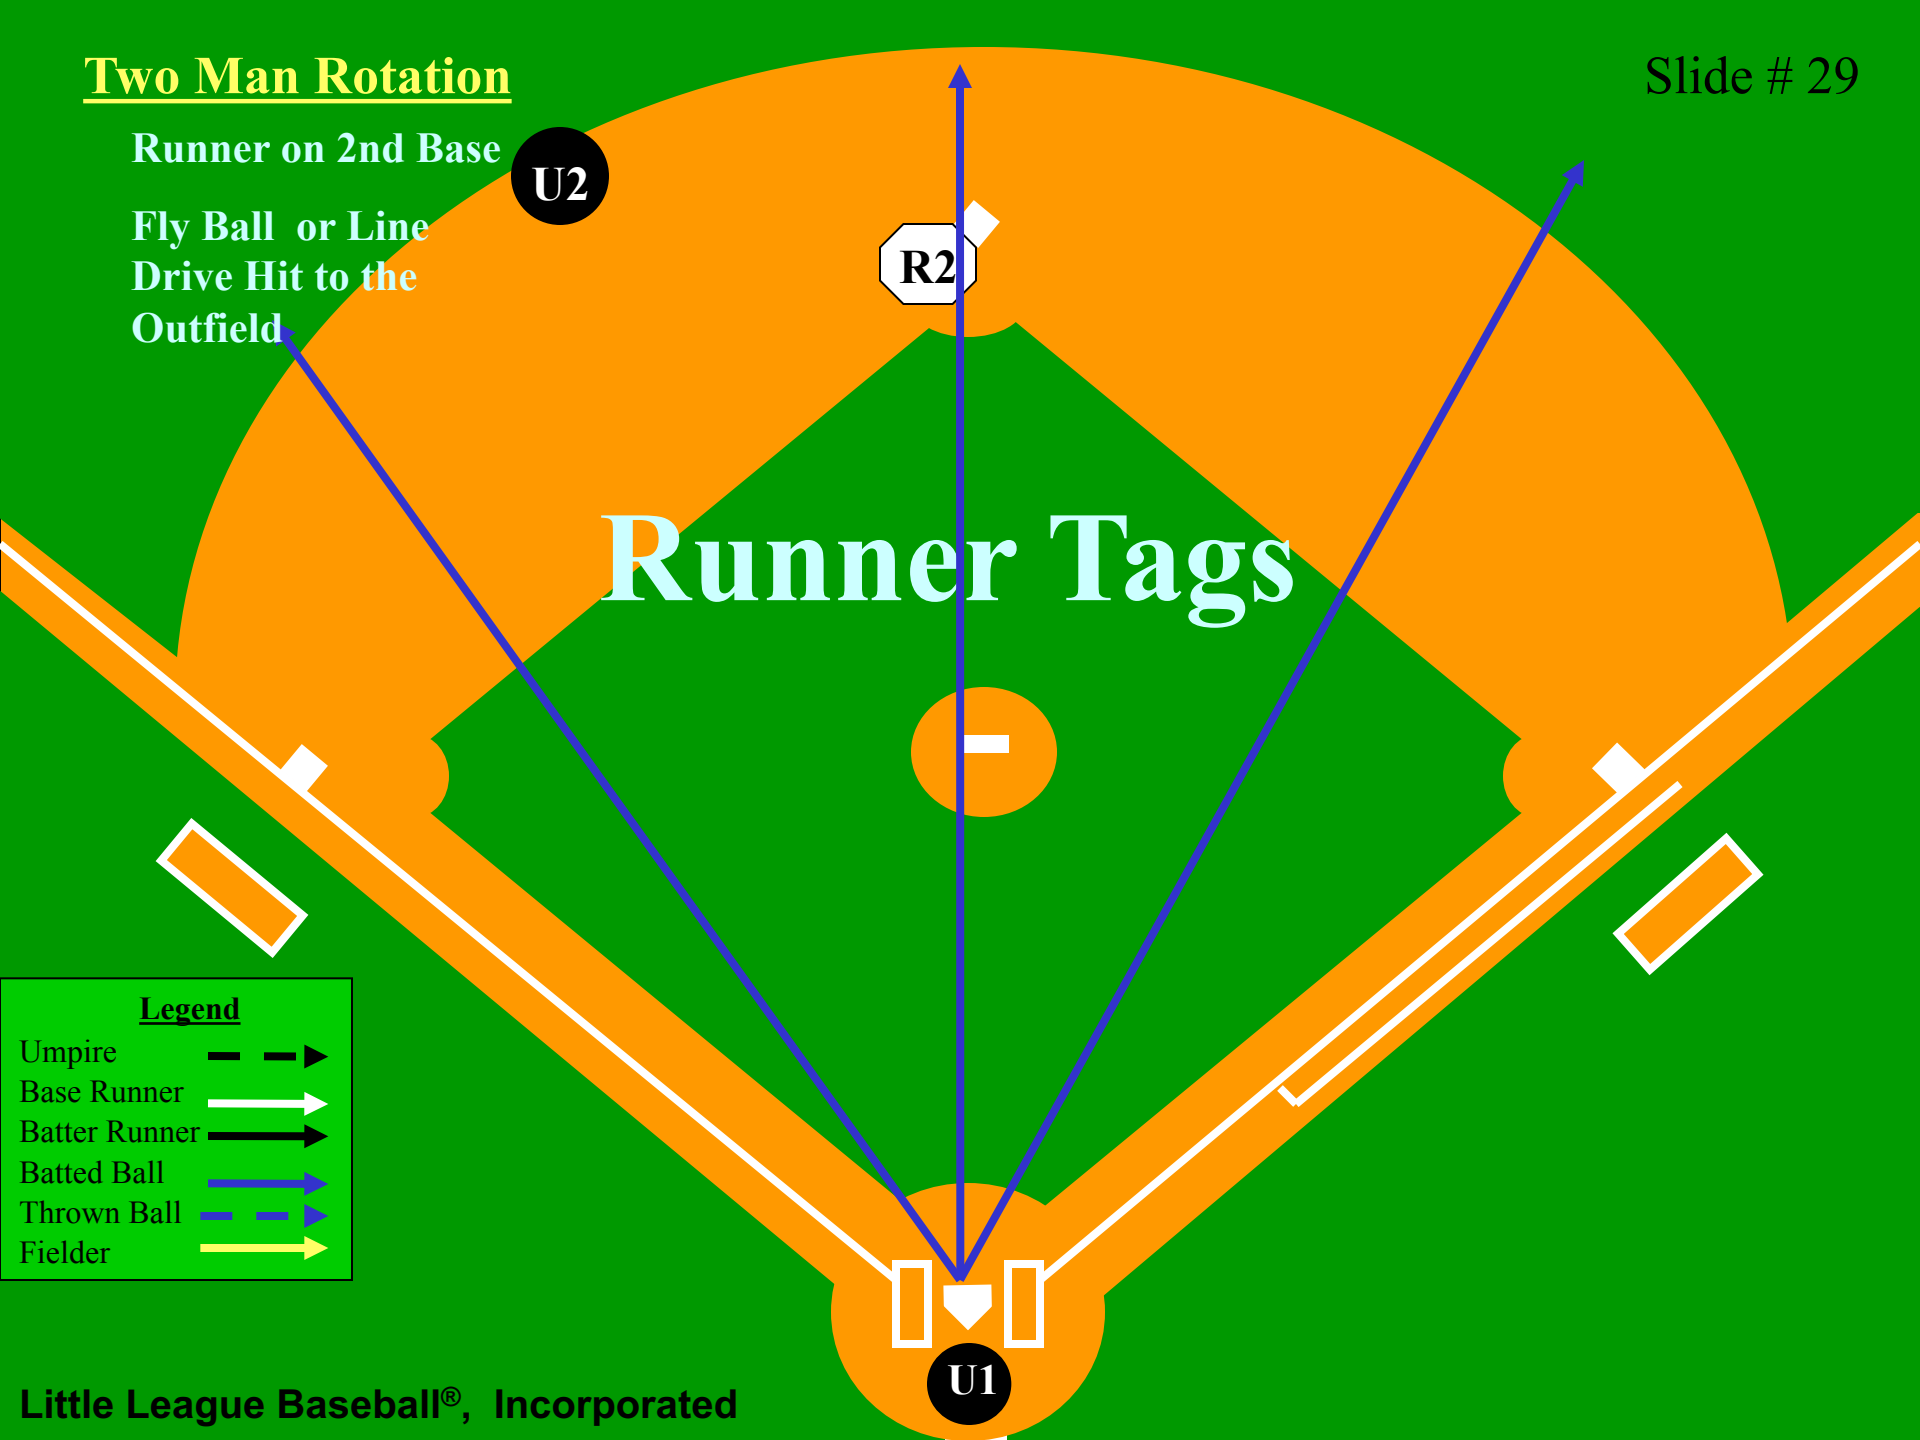

Two Man Rotation

Runner on 2nd Base

U2

Fly Ball or Line
Drive Hit to the
Outfield

R2

Runner Tags

U1

Legend

- Umpire
- Base Runner
- Batter Runner
- Batted Ball
- Thrown Ball
- Fielder