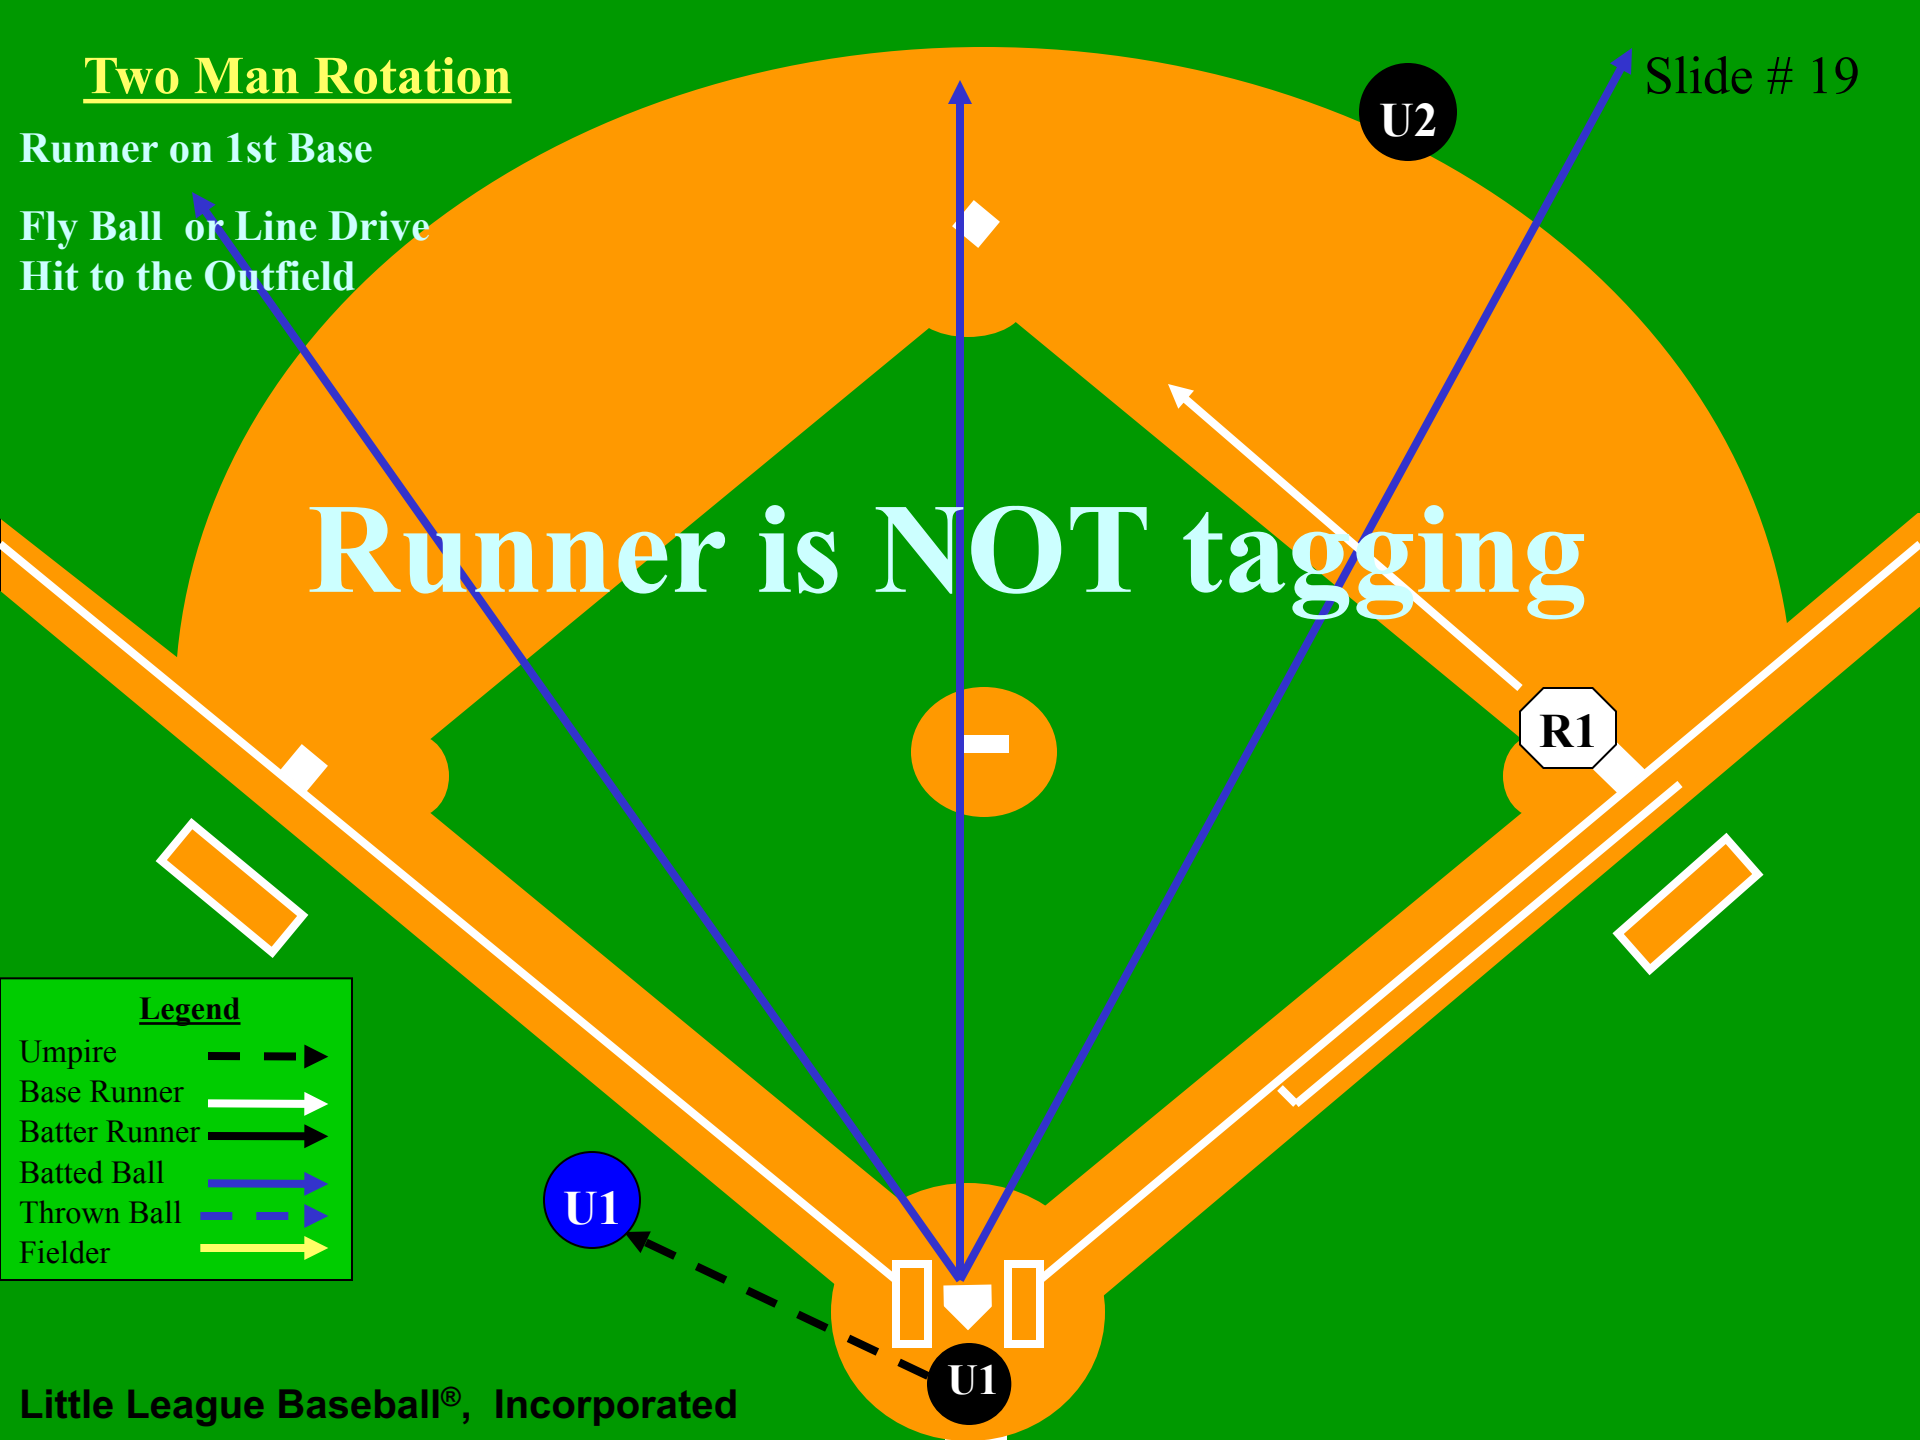

Two Man Rotation

Runner on 1st Base

Fly Ball or Line Drive
Hit to the Outfield

Slide # 19

U2

Runner is NOT tagging

R1

U1

U1

Legend

- Umpire
- Base Runner
- Batter Runner
- Batted Ball
- Thrown Ball
- Fielder