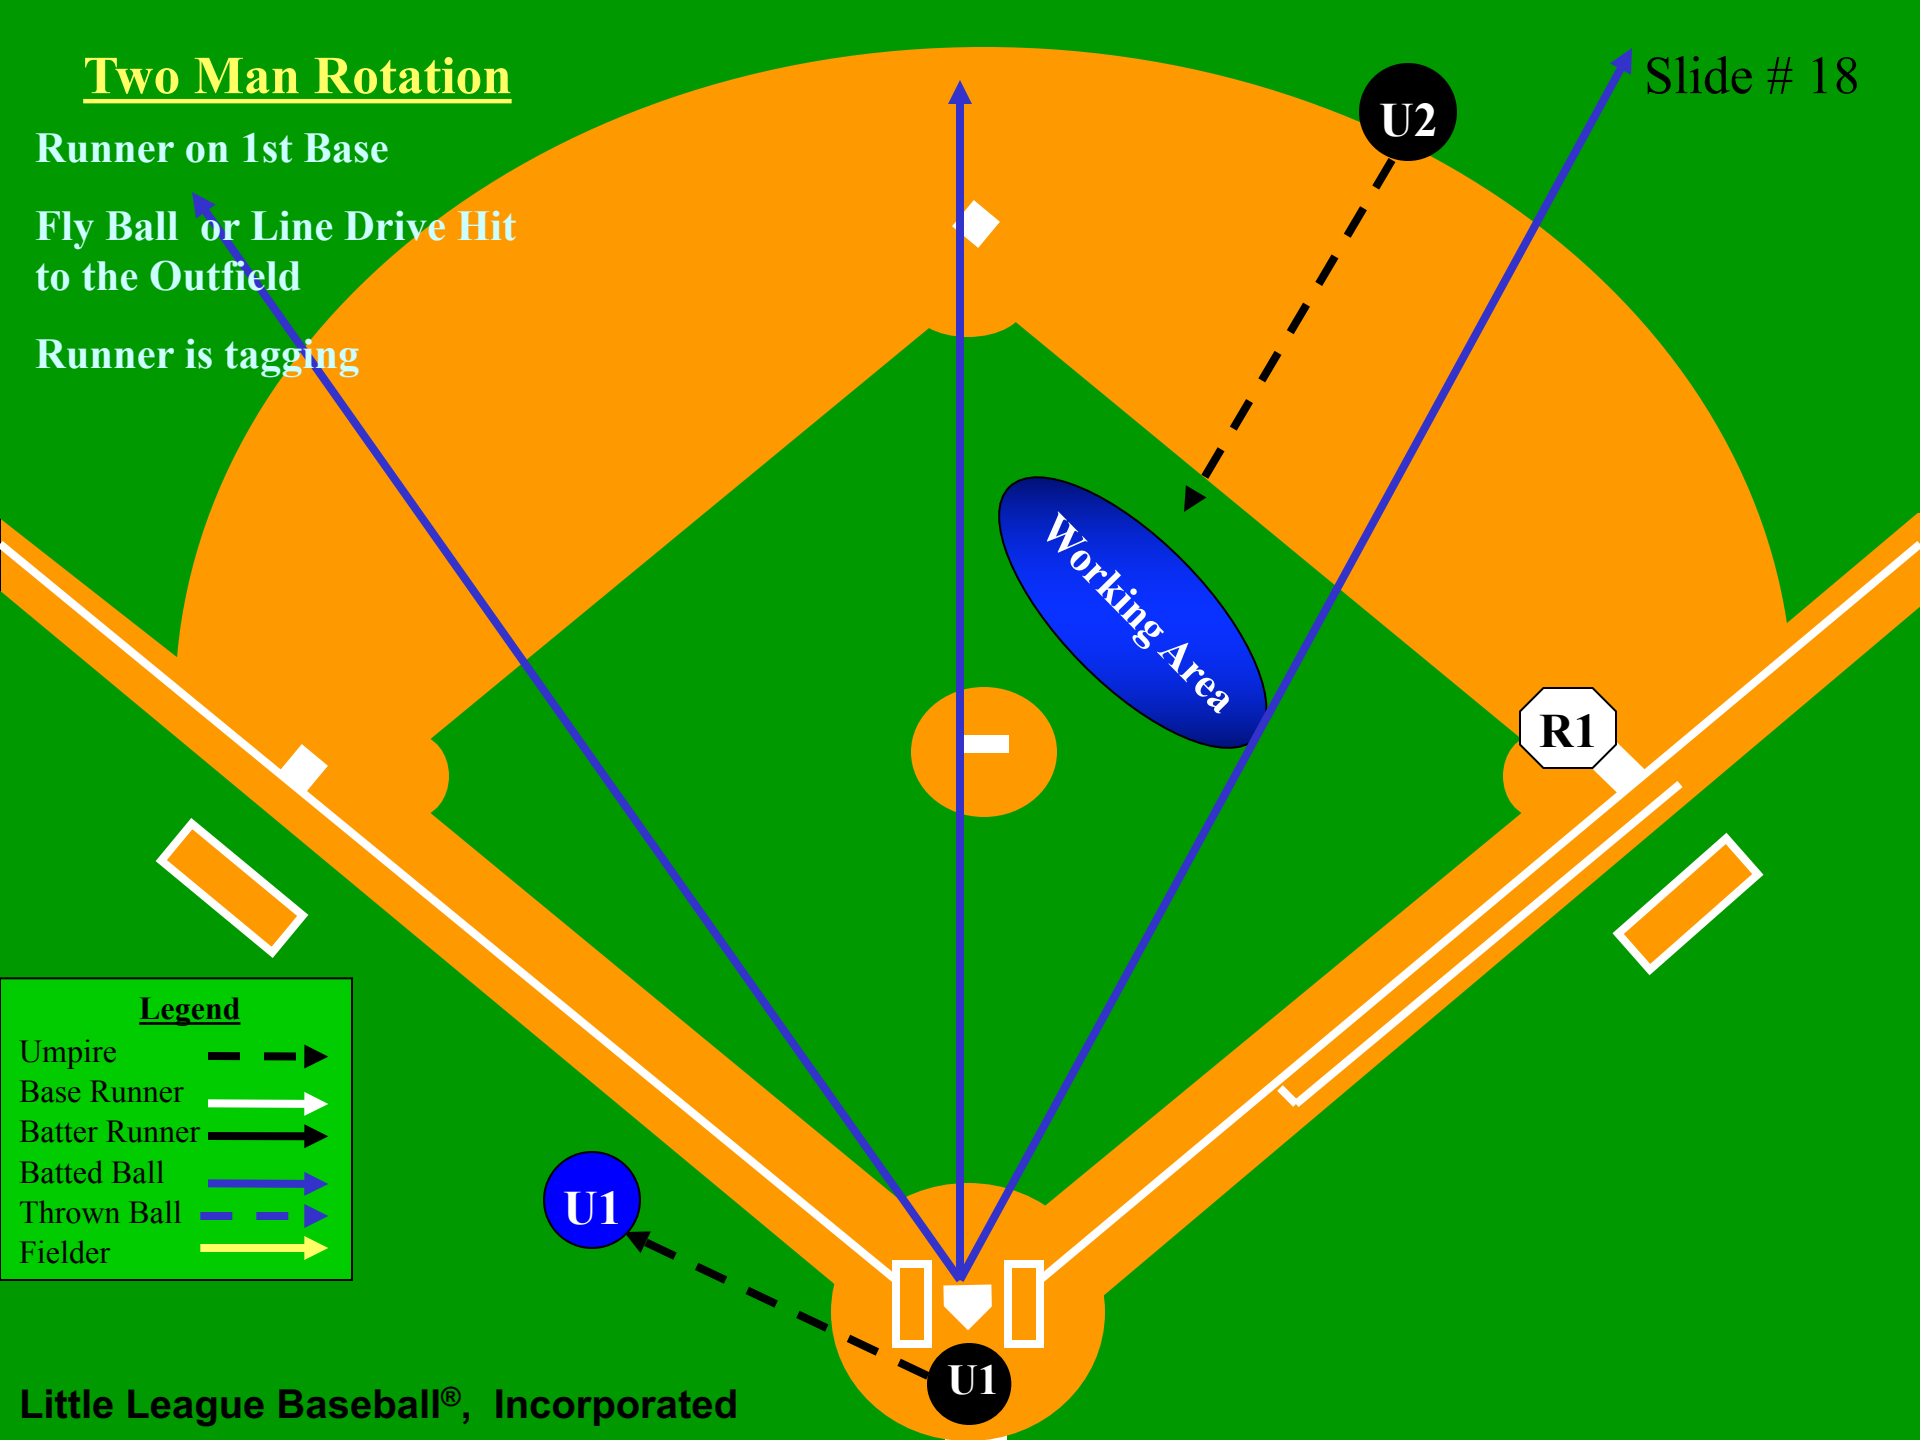

# Two Man Rotation

Runner on 1st Base

Fly Ball or Line Drive Hit to the Outfield

Runner is tagging

Slide # 18