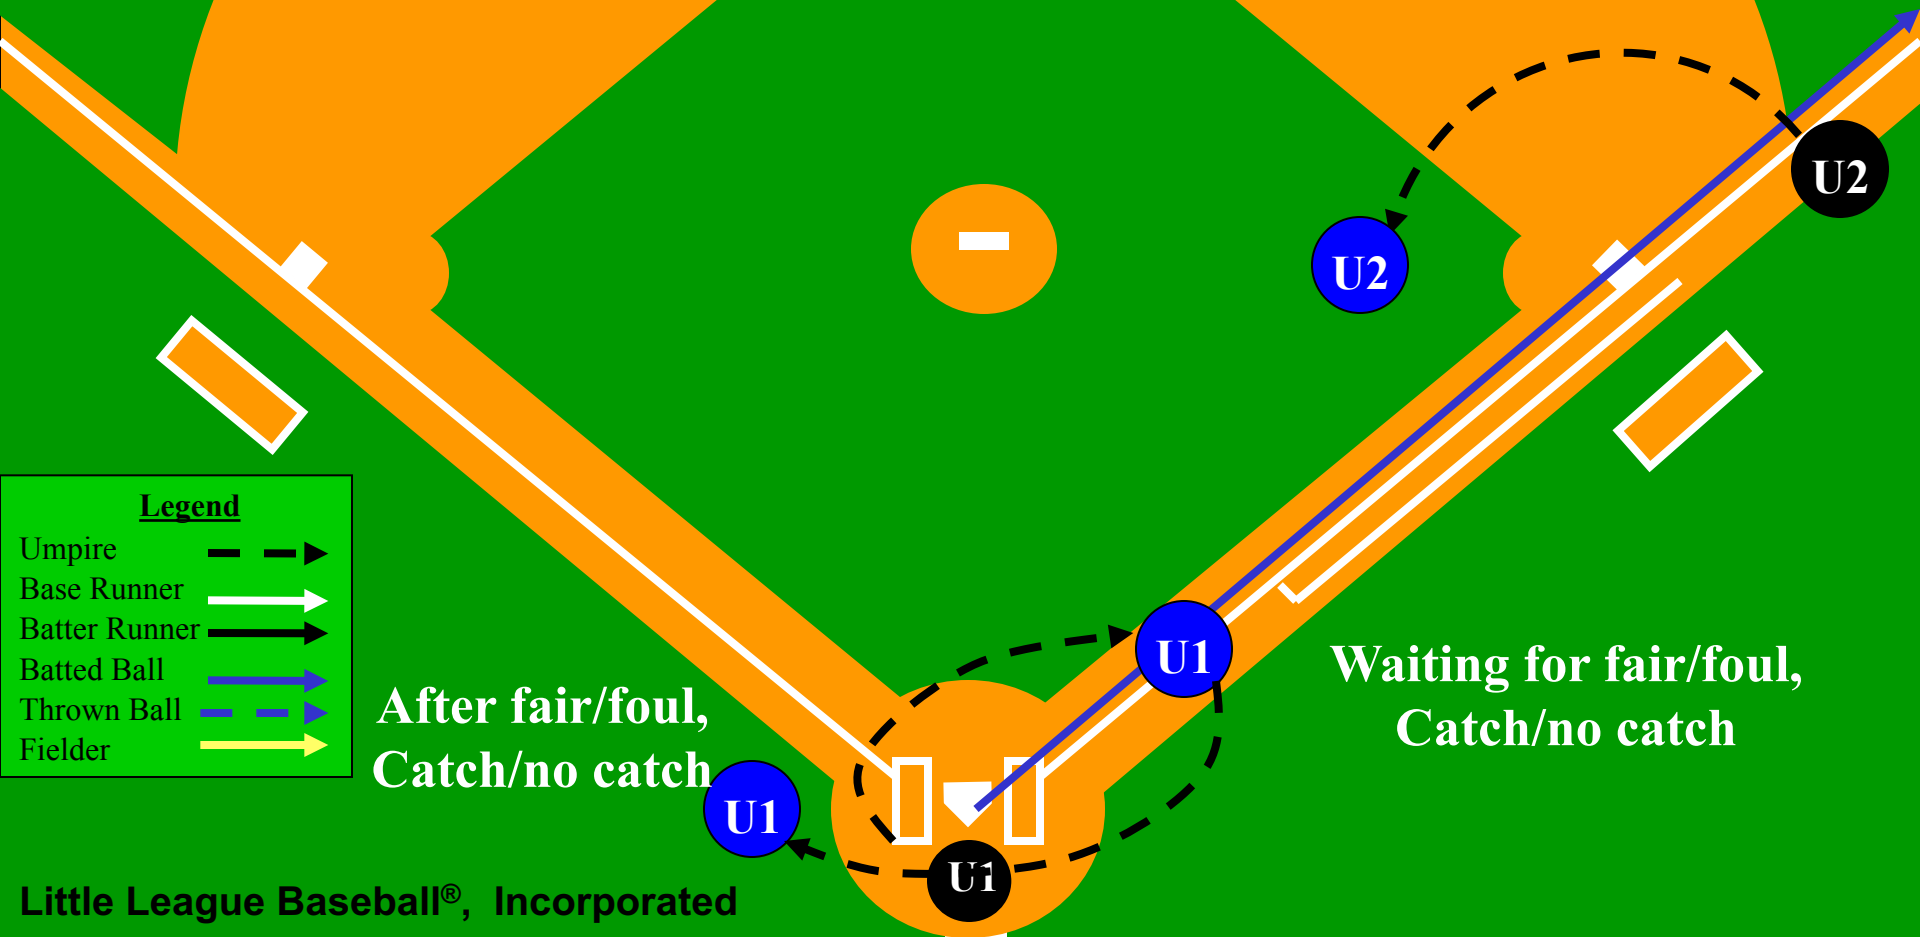

Two Man Rotation

No Runner on Base

Fly Ball Down Right Field Line