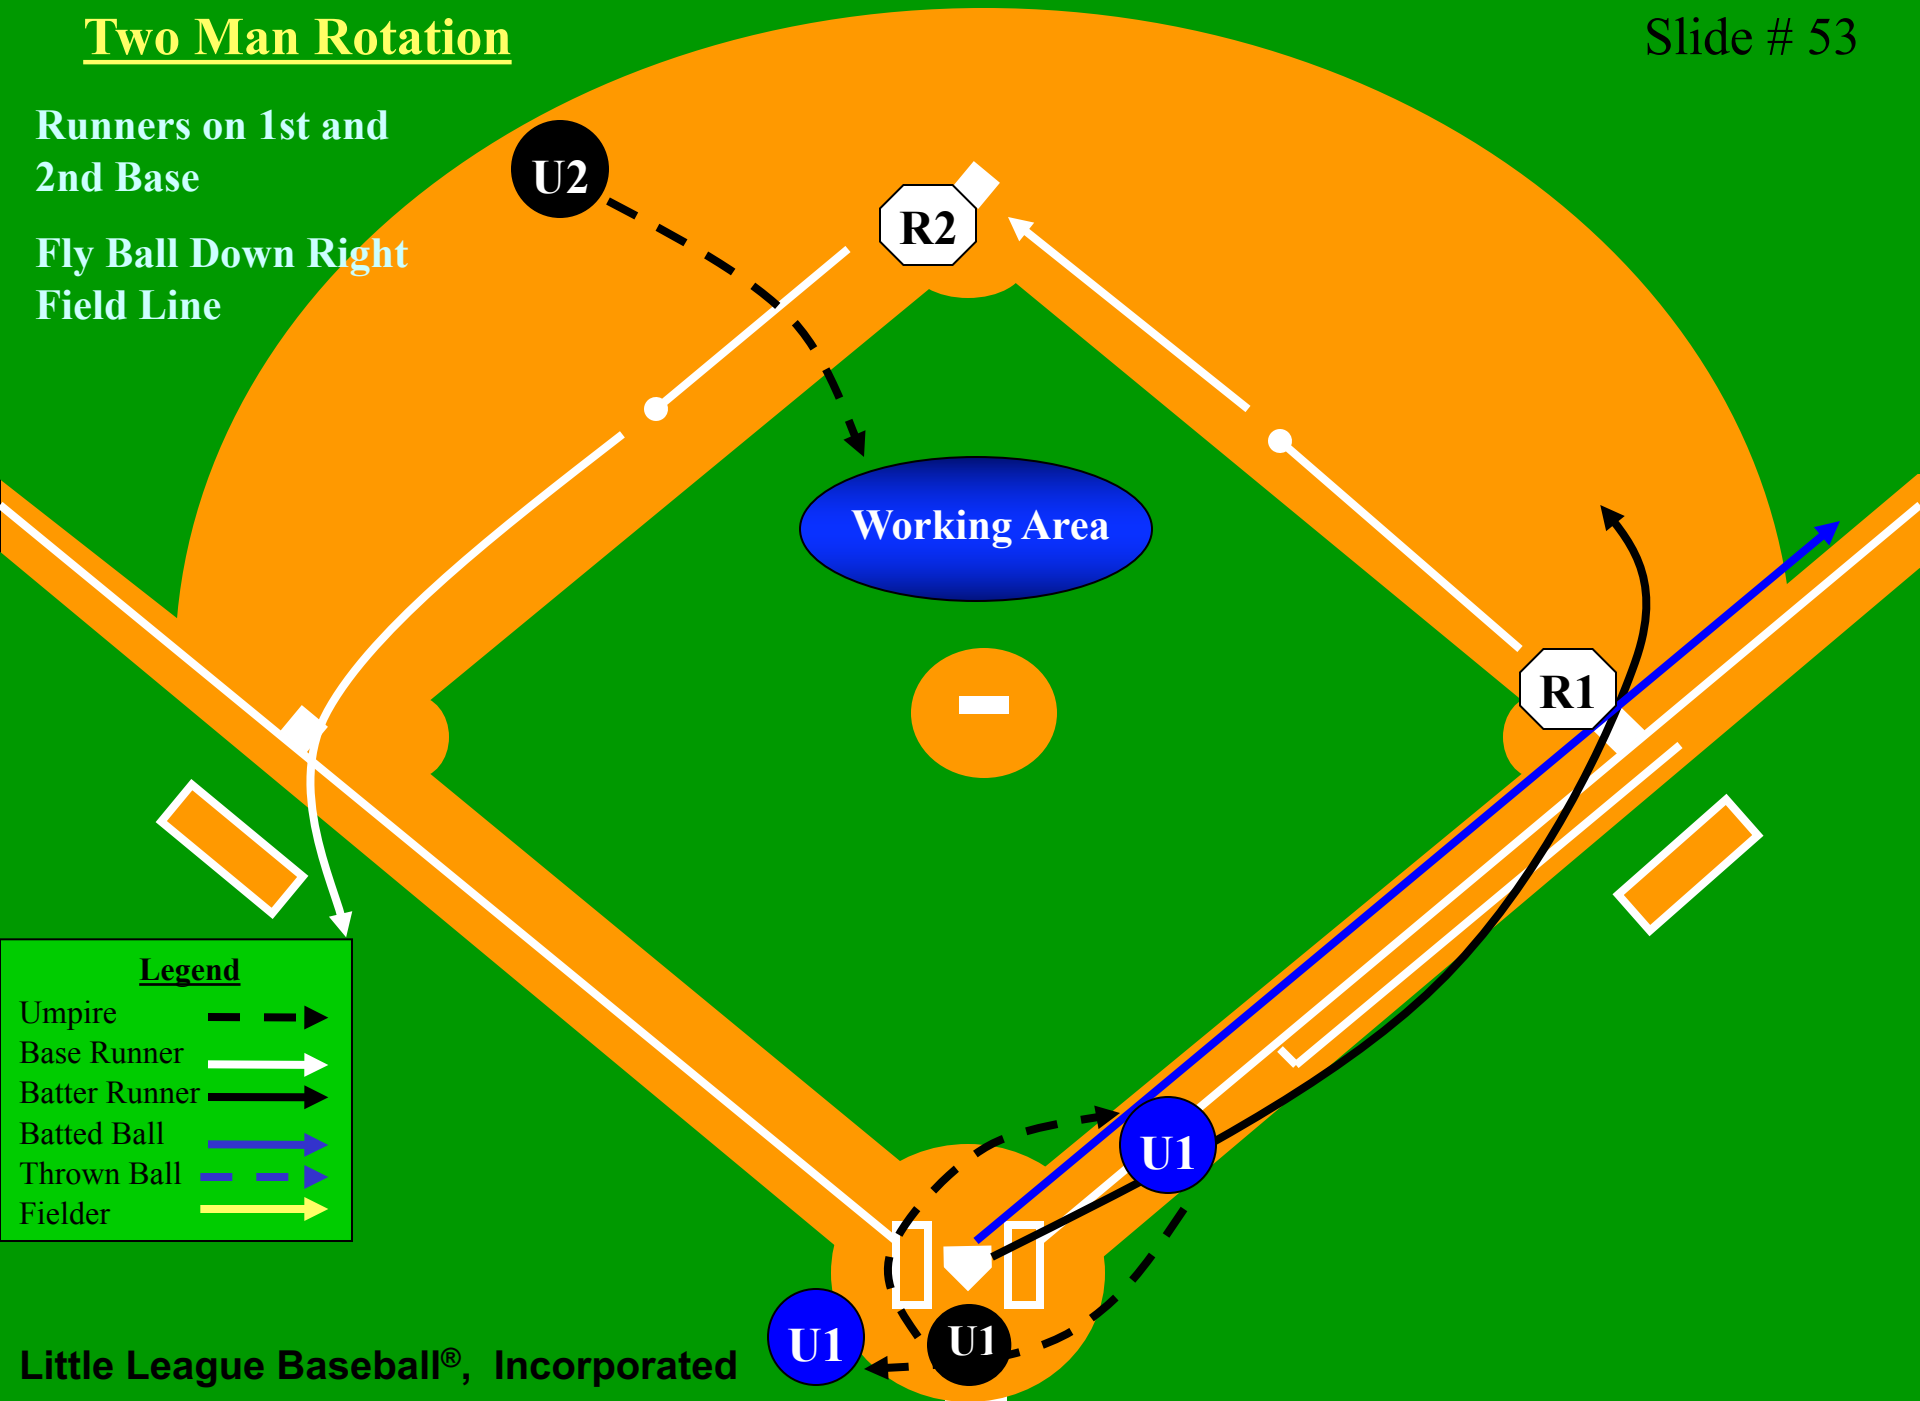

Two Man Rotation

Runners on 1st and 2nd Base

Fly Ball Down Right Field Line