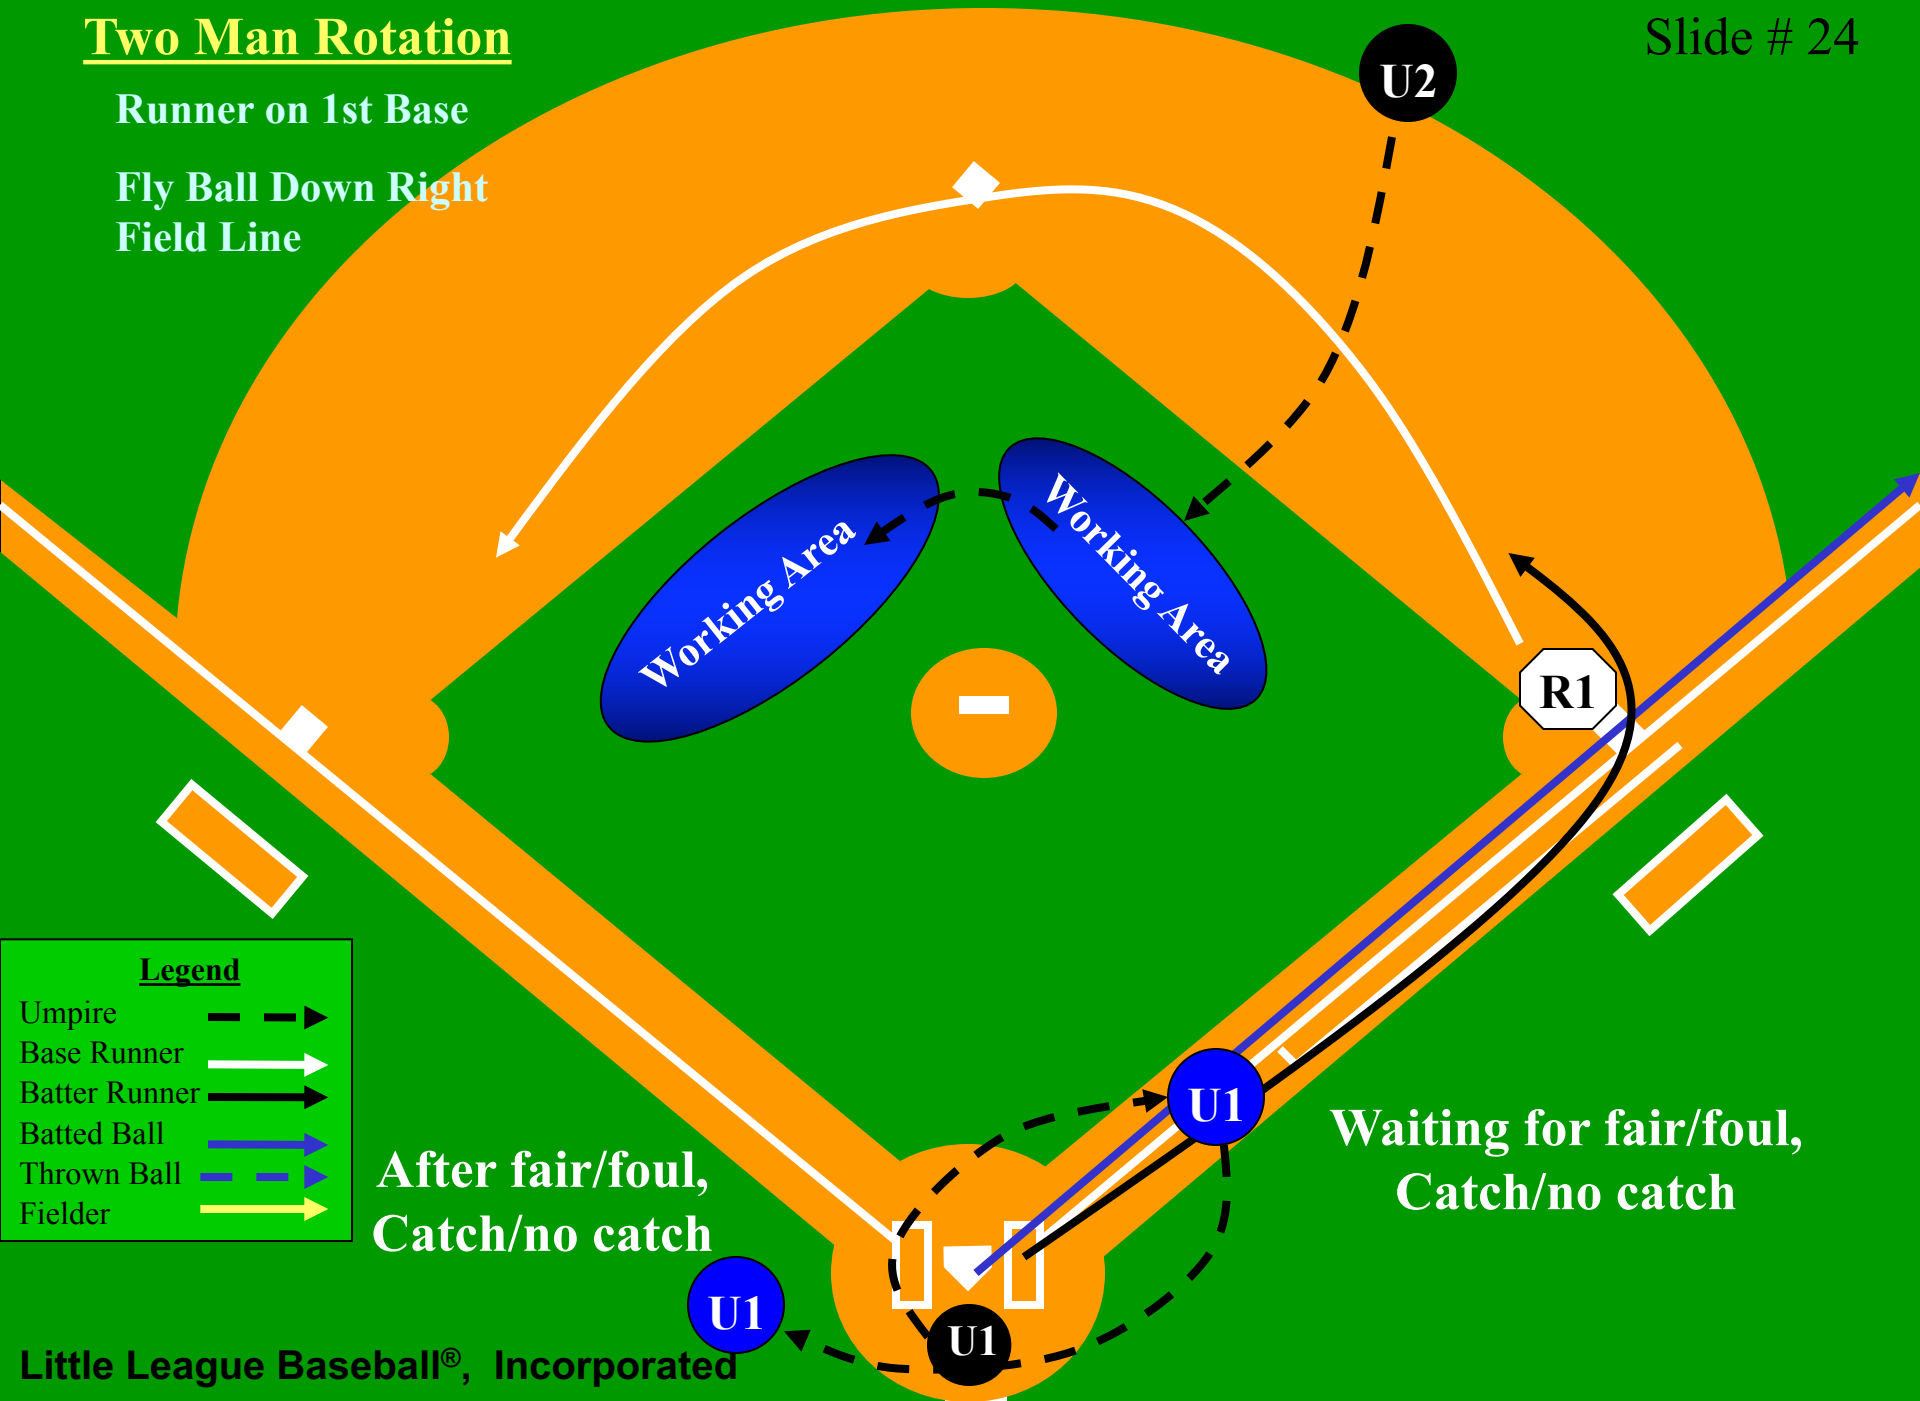

Two Man Rotation

Runner on 1st Base

Fly Ball Down Right
Field Line

U2

Working Area

R1

U1

U1

U1

After fair/foul,
Catch/no catch

Waiting for fair/foul,
Catch/no catch

Legend

- Umpire
- Base Runner
- Batter Runner
- Batted Ball
- Thrown Ball
- Fielder