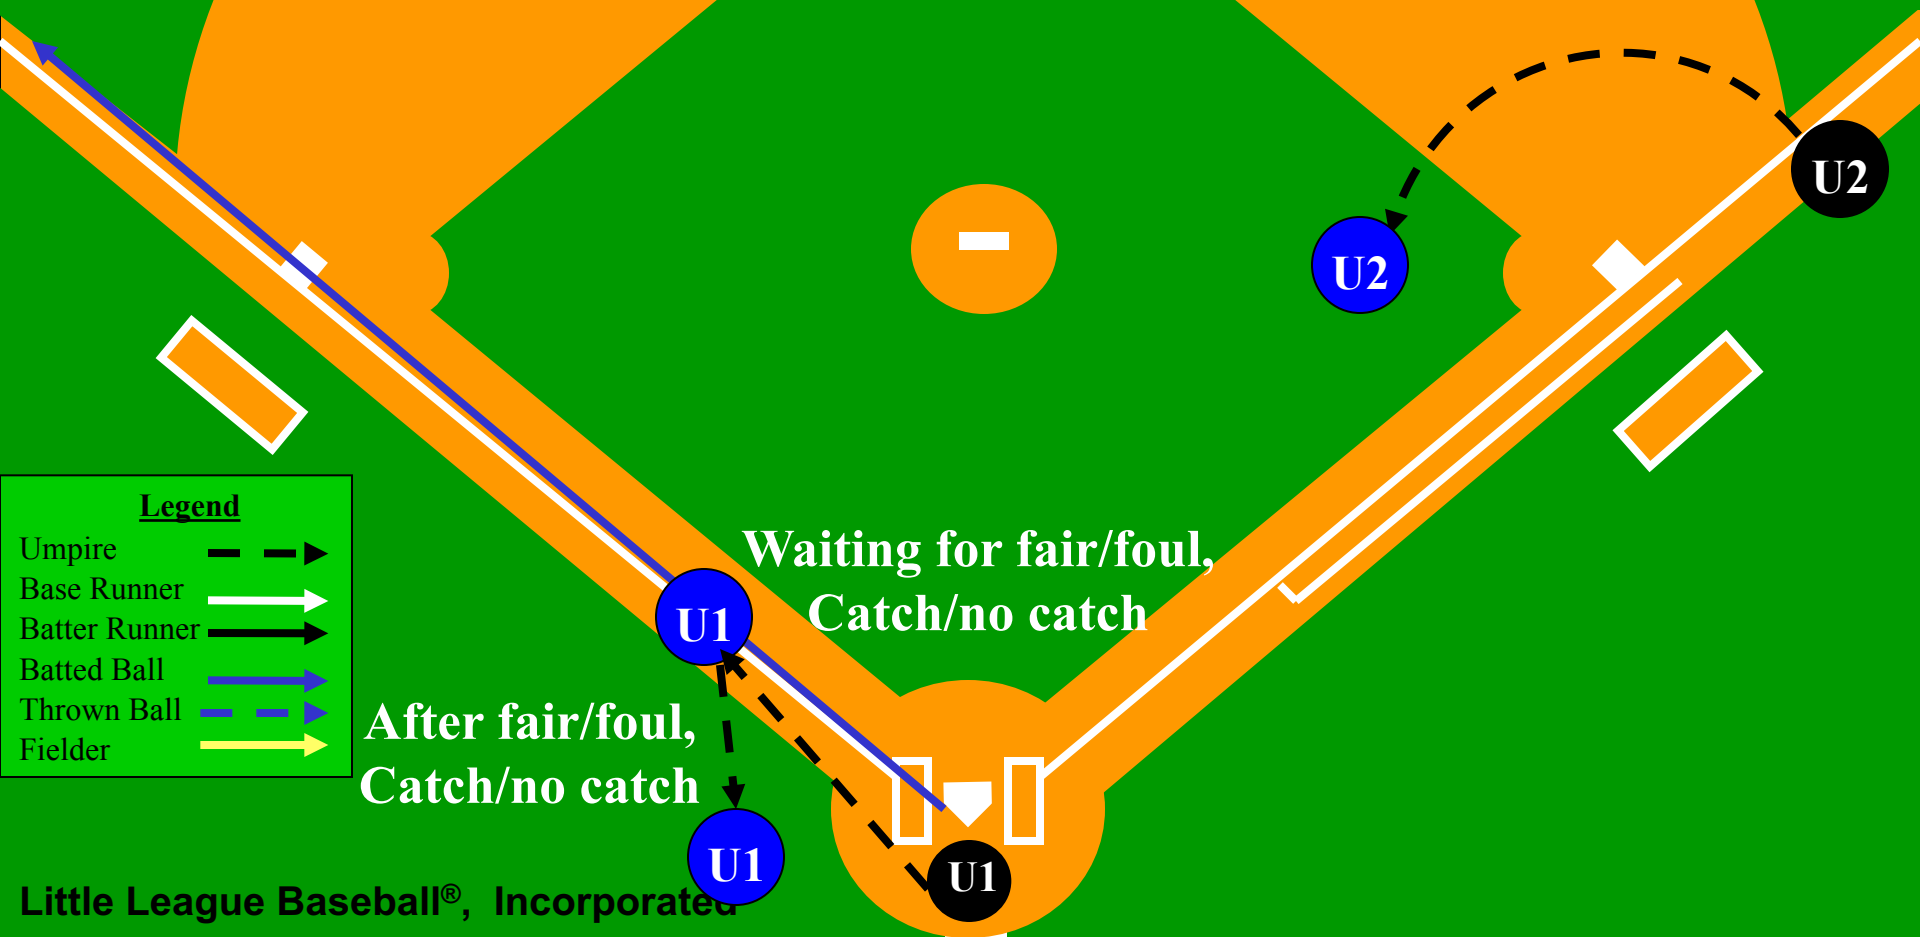

## Fly Ball Down Left Field Line

**Legend**

- Umpire (dashed arrow)
- Base Runner (white arrow)
- Batter Runner (black arrow)
- Batted Ball (blue arrow)
- Thrown Ball (purple arrow)
- Fielder (yellow arrow)